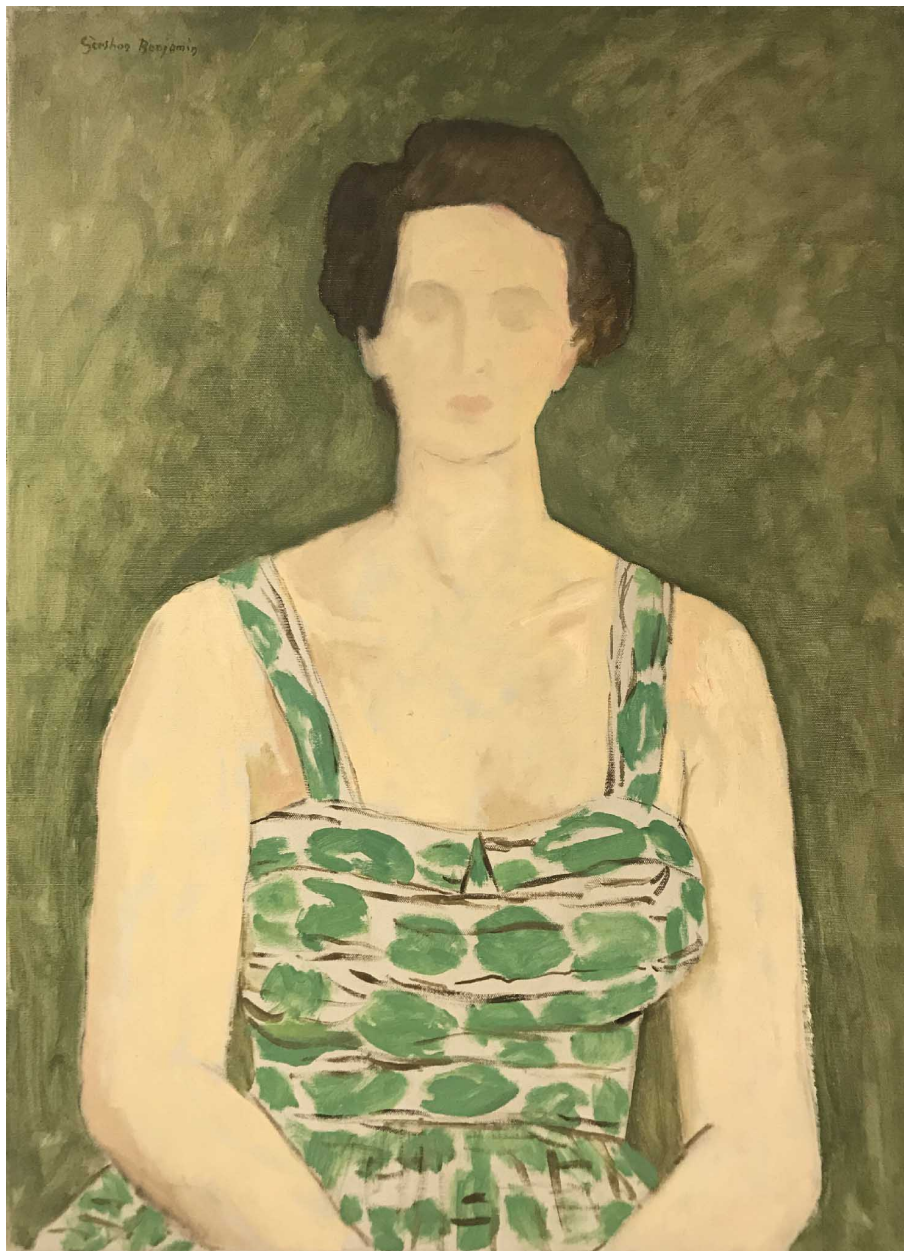

CAVALIER GALLERIES

NEW YORK | GREENWICH | NANTUCKET | PALM BEACH

Gershon Benjamin, *A Lady in a Green Sundress*, c. 1940
oil on canvas, 30 x 22 in. (76.2 x 55.9 cm)
GB1803031