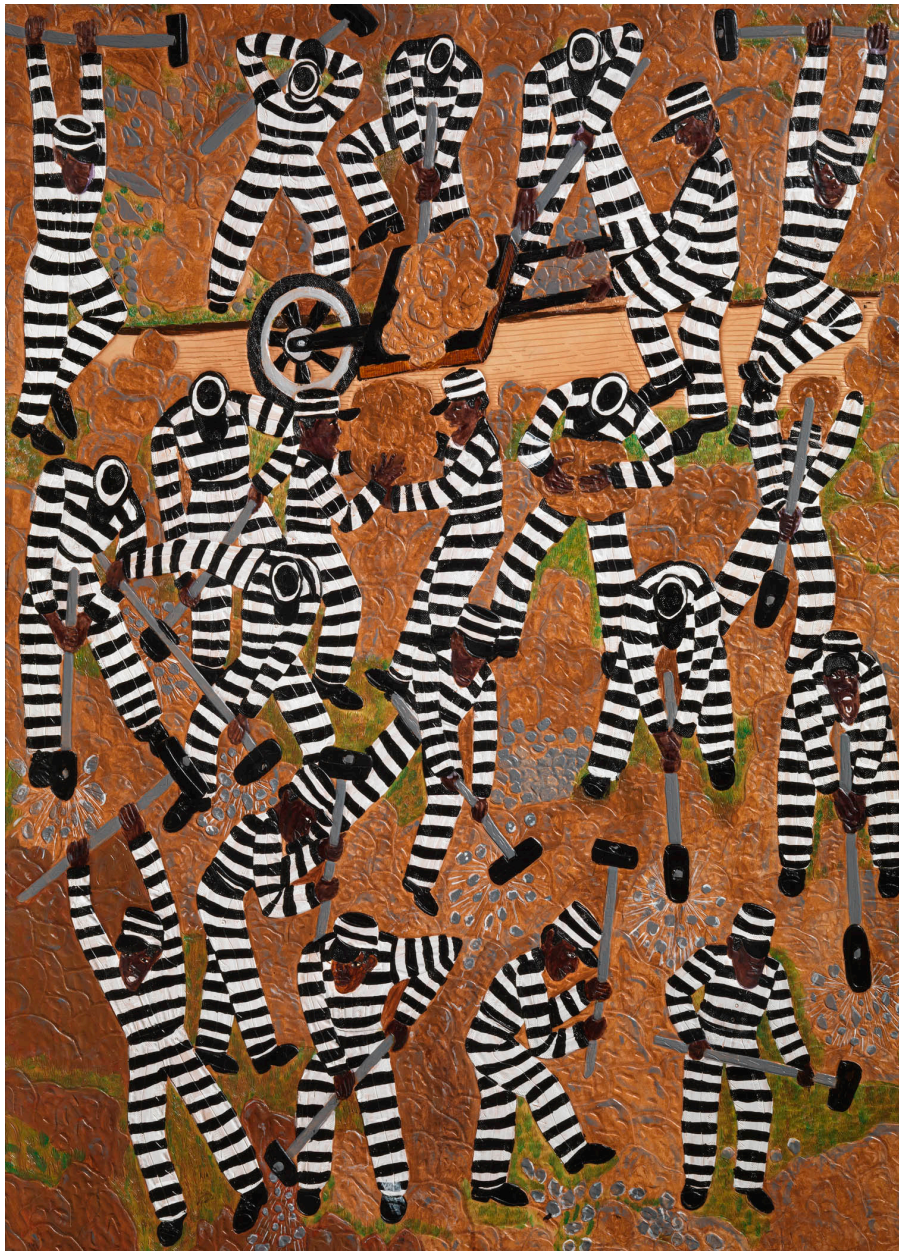

CAVALIER GALLERIES

NEW YORK | GREENWICH | NANTUCKET | PALM BEACH

Winfred Rembert, *Cracking Rocks*, 2011
Dye on carved and tooled leather, 28 1/2 x 39 1/2 in. (72.4 x 100.3 cm)
WR190218