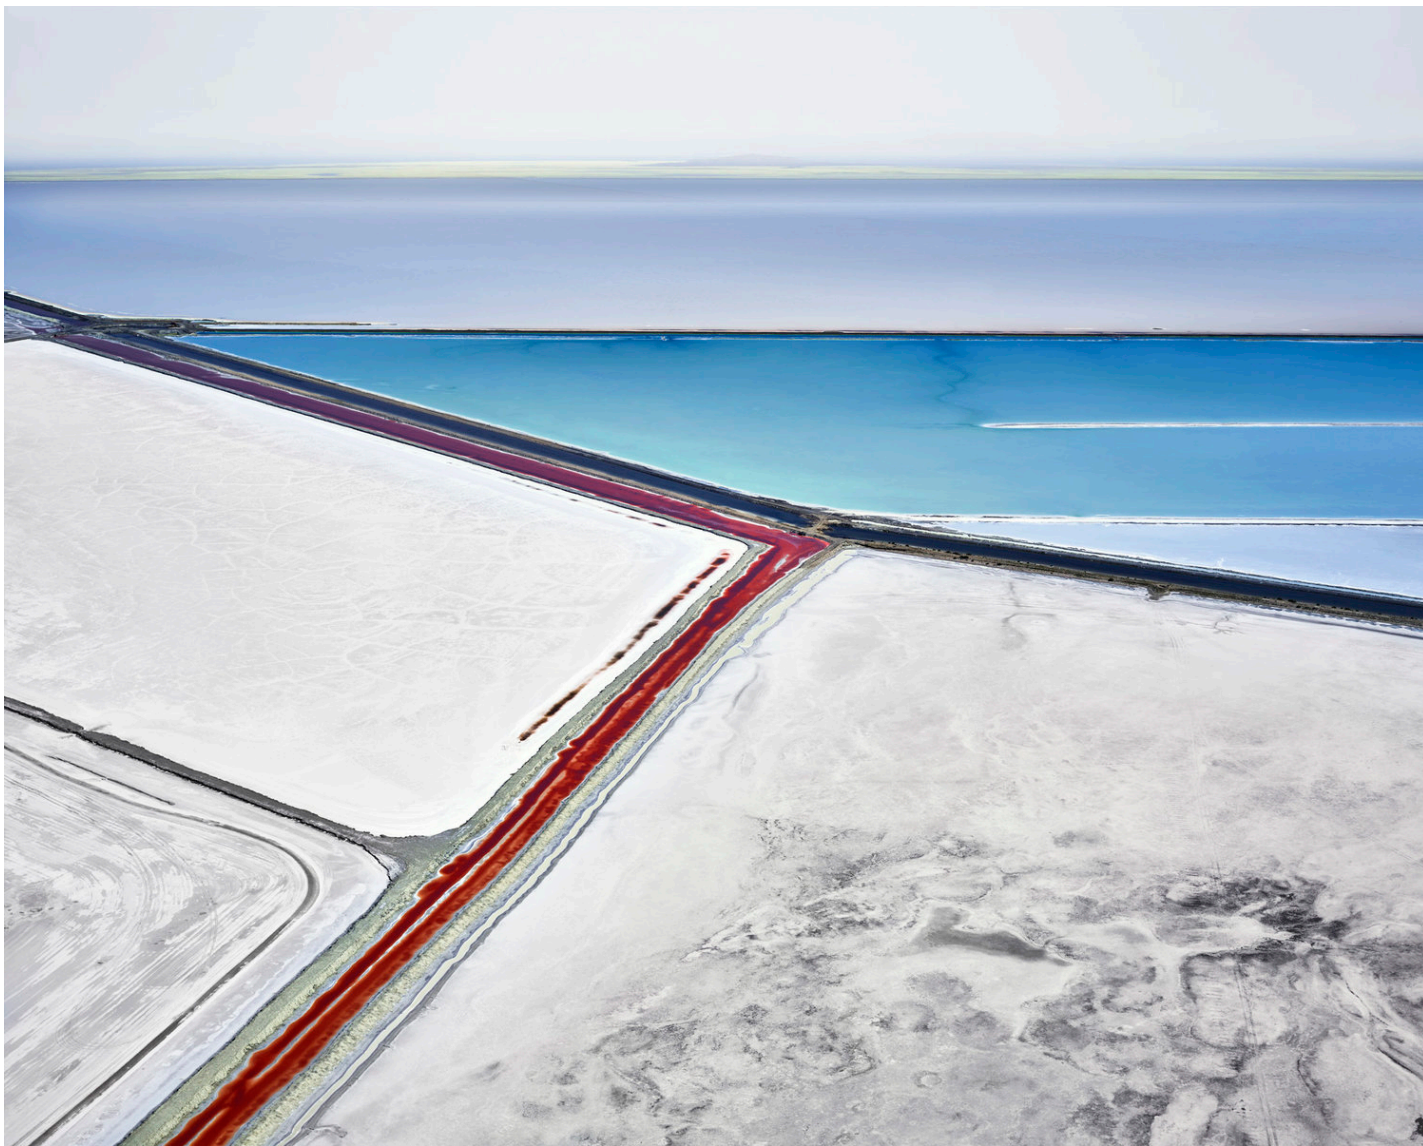

CAVALIER GALLERIES

NEW YORK | GREENWICH | NANTUCKET | PALM BEACH

David Burdeny, *Saltern Study 16, Great Salt Lake, UT*, 2015
archival pigment print