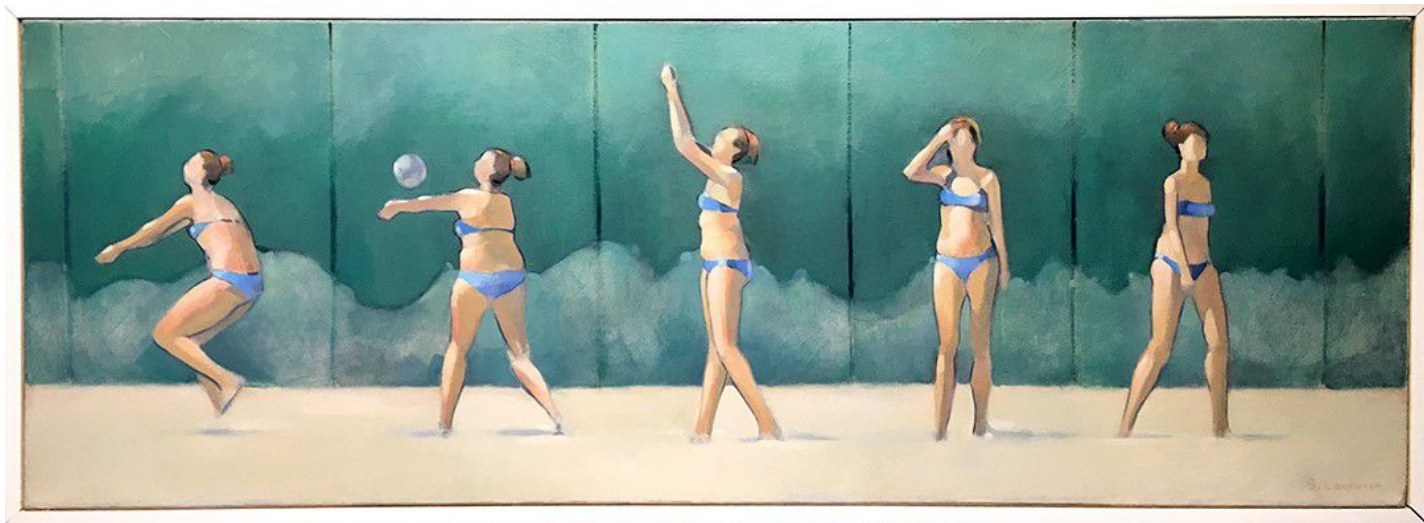

# CAVALIER GALLERIES

NEW YORK | GREENWICH | NANTUCKET | PALM BEACH

Simon Levenson, *Out*, 2019  
oil on canvas, 14 x 40 in. (35.6 x 101.6 cm)  
SL191101