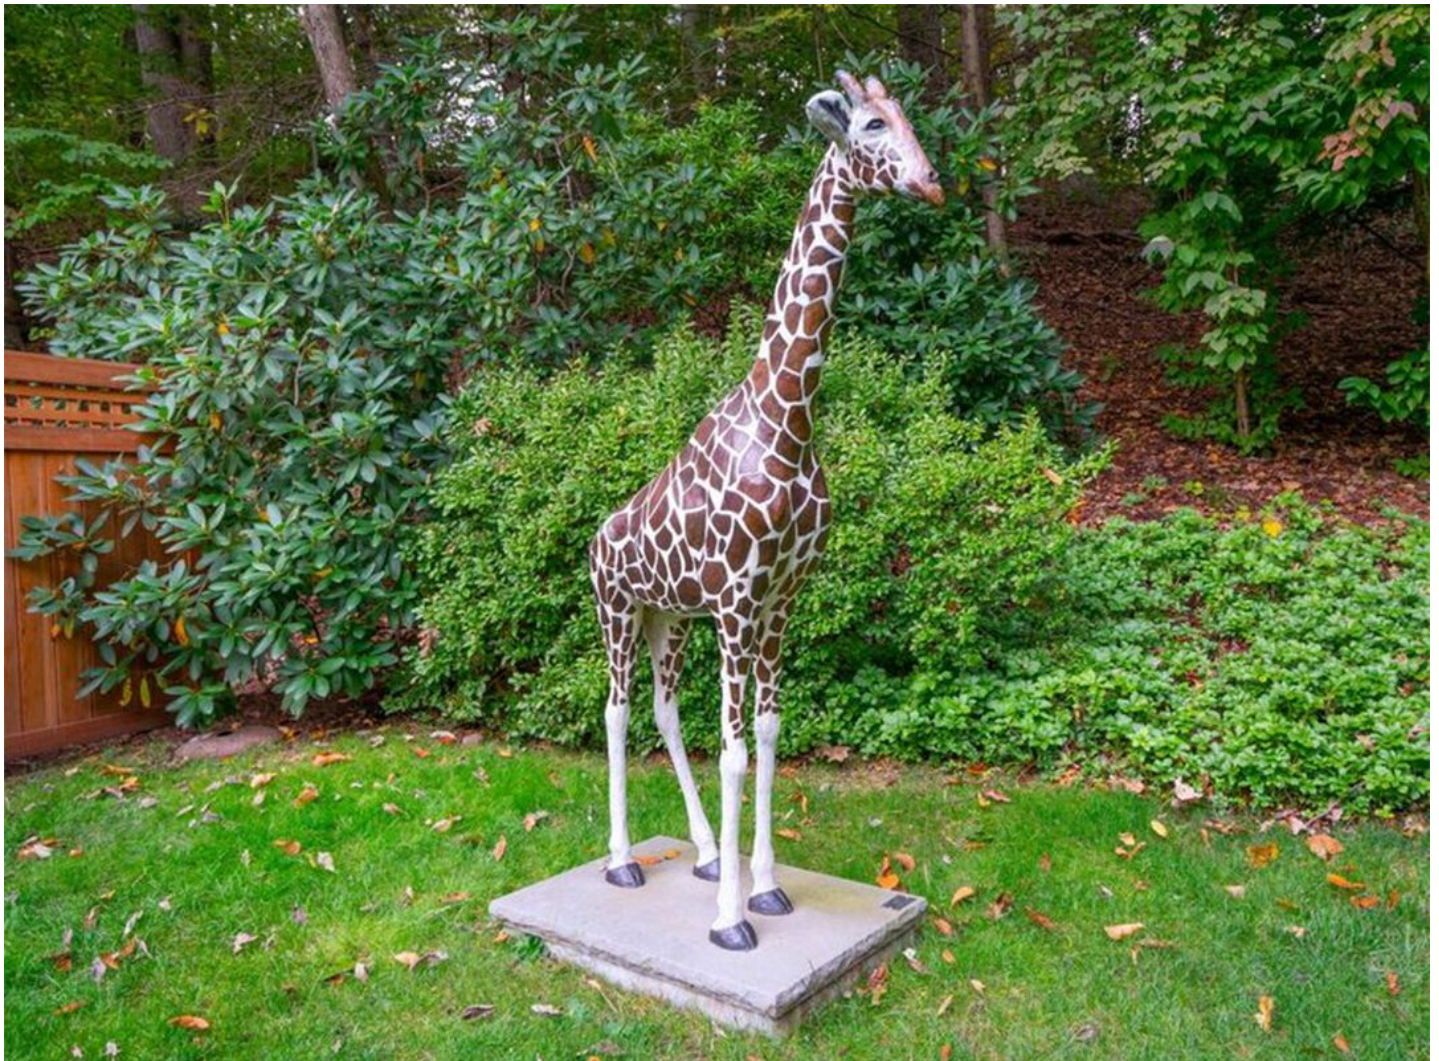

CAVALIER GALLERIES

NEW YORK | GREENWICH | NANTUCKET | PALM BEACH

Steven Simmons, *Sas*
bronze, 72 x 45 in. (182.9 x 114.3 cm)
SS200203