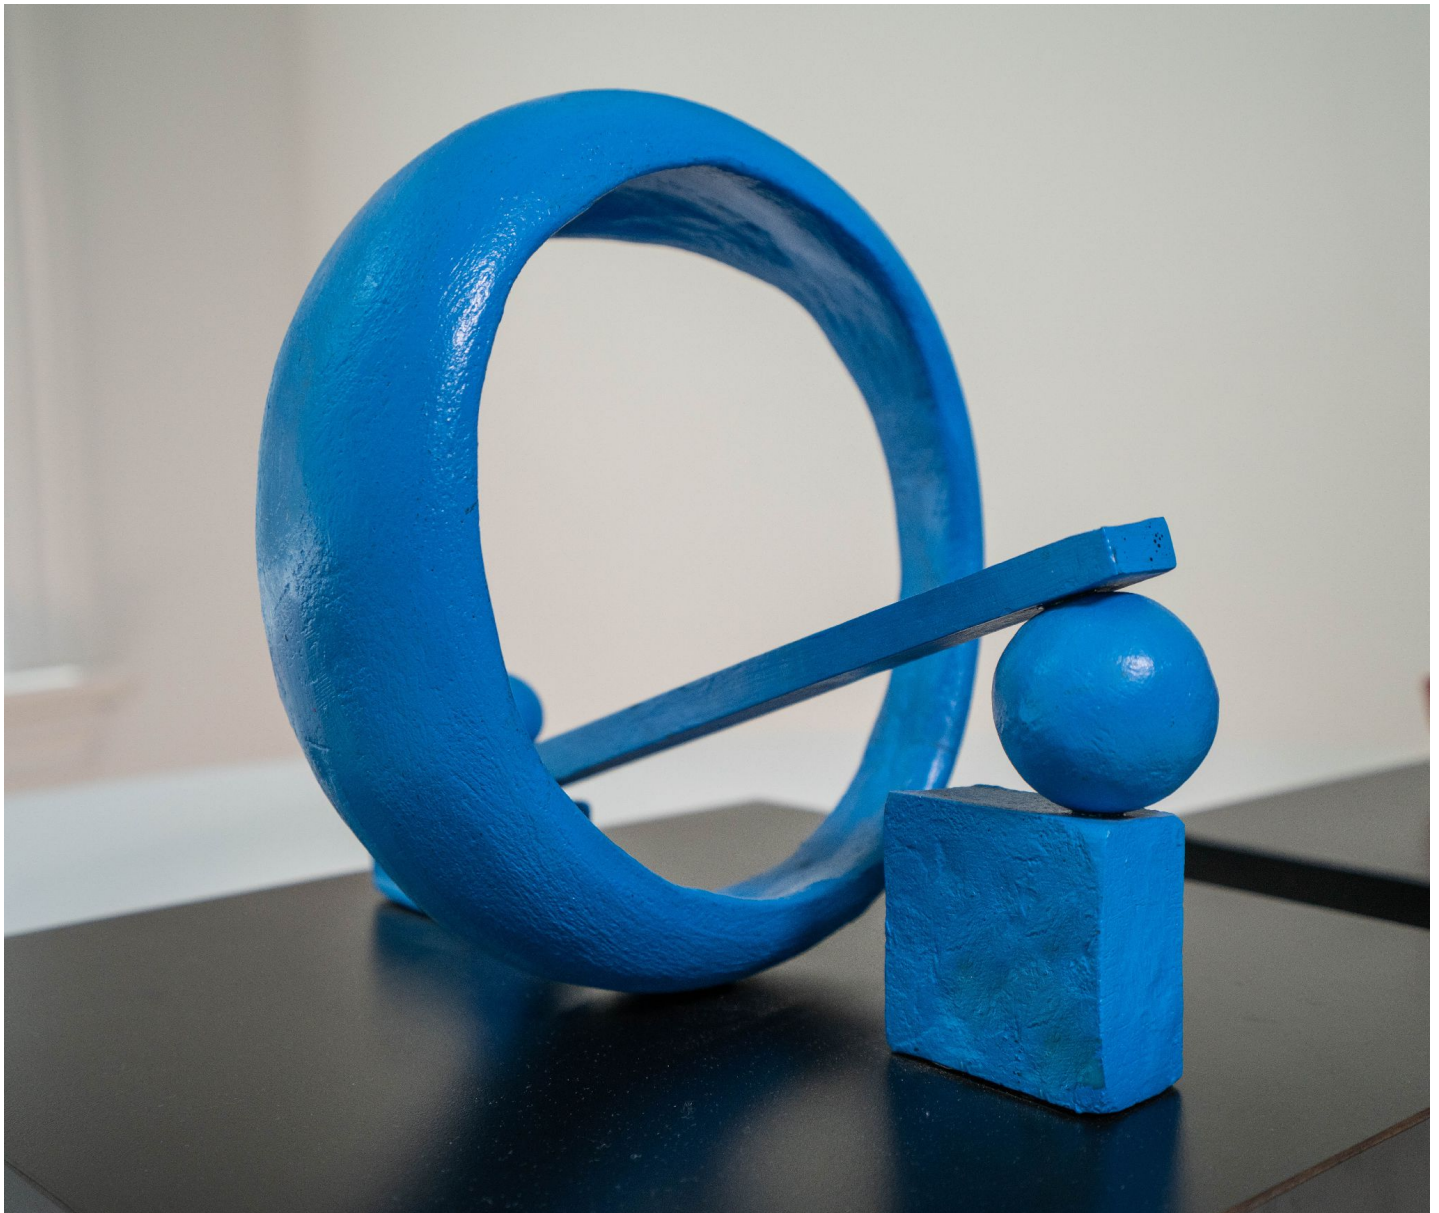

# CAVALIER GALLERIES

NEW YORK | GREENWICH | NANTUCKET | PALM BEACH

Steven Simmons, *Blue Abstract*

aluminum

SS200221