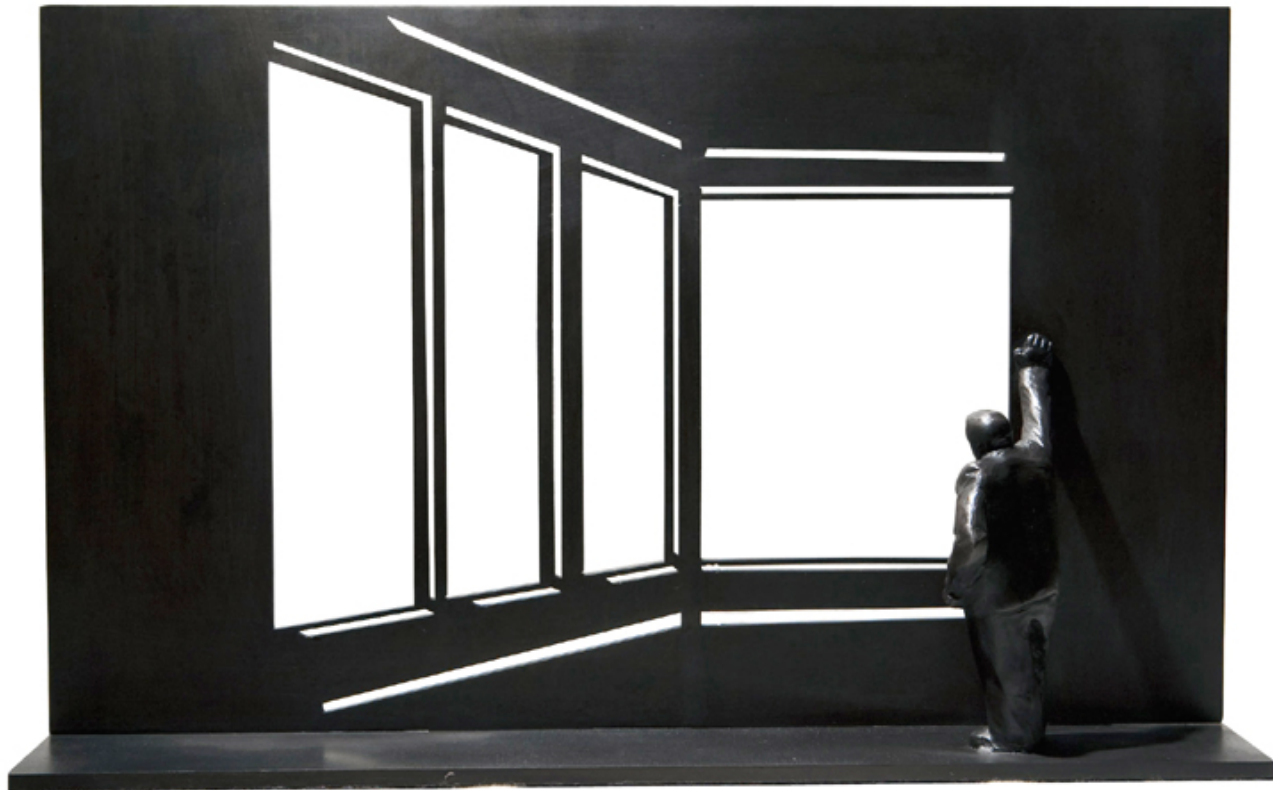

CAVALIER GALLERIES

NEW YORK | GREENWICH | NANTUCKET | PALM BEACH

Jim Rennert, *Point of View*, AP, 2011

bronze and steel, 11 1/4 x 18 1/4 x 4 1/4 in. (28.6 x 46.4 x 10.8 cm)