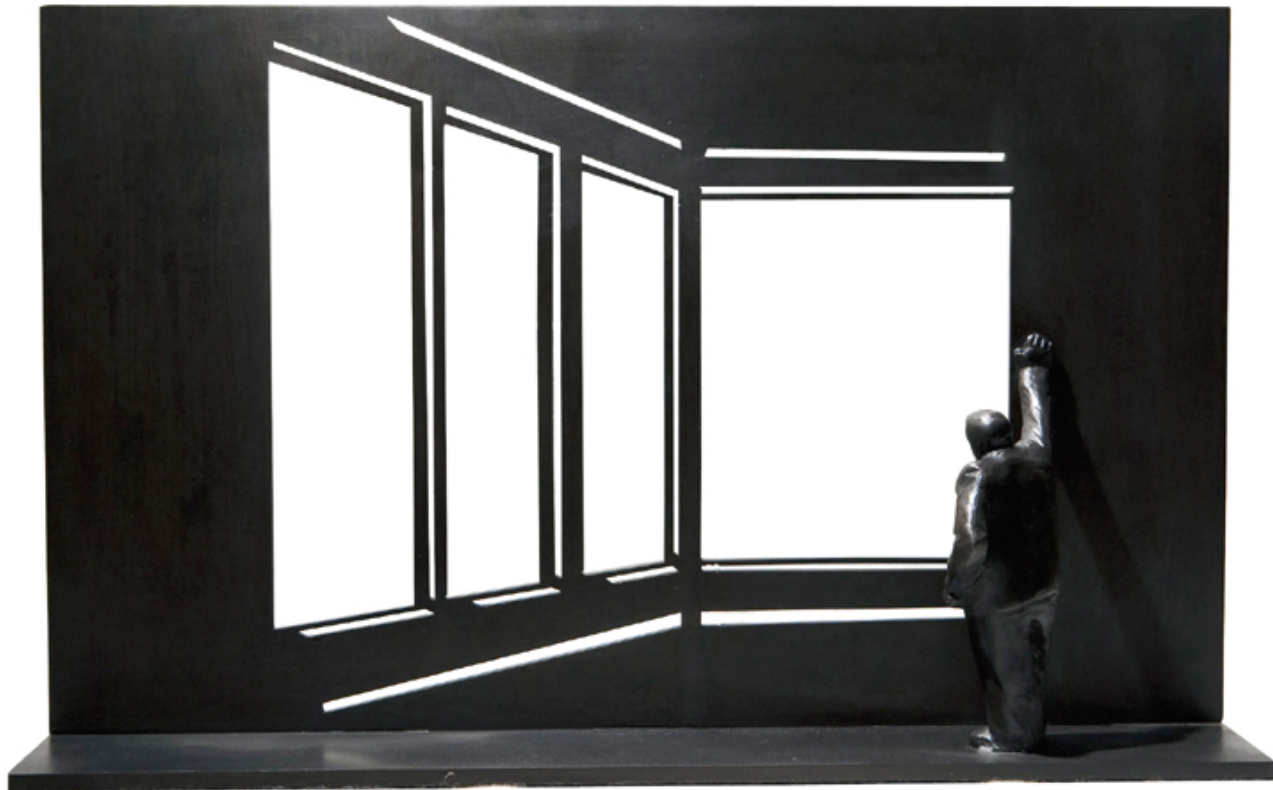

# CAVALIER GALLERIES

NEW YORK | GREENWICH | NANTUCKET | PALM BEACH

Jim Rennert, *Point of View*, AP, 2011

bronze and steel, 11 1/4 x 18 1/4 x 4 1/4 in. (28.6 x 46.4 x 10.8 cm)