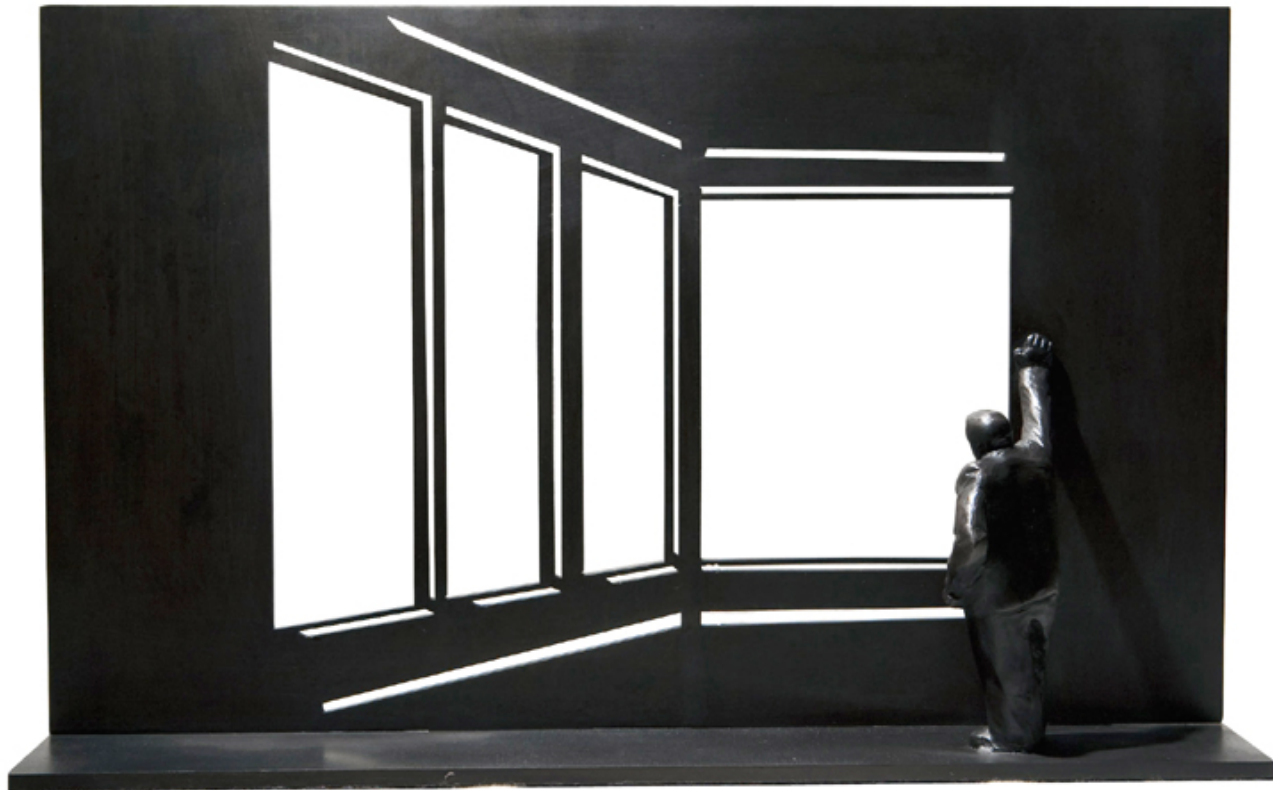

# CAVALIER GALLERIES

NEW YORK | GREENWICH | NANTUCKET | PALM BEACH

Jim Rennert, *Point of View*, AP

bronze and steel, 11 1/4 x 18 1/4 x 4 1/4 in. (28.6 x 46.4 x 10.8 cm)