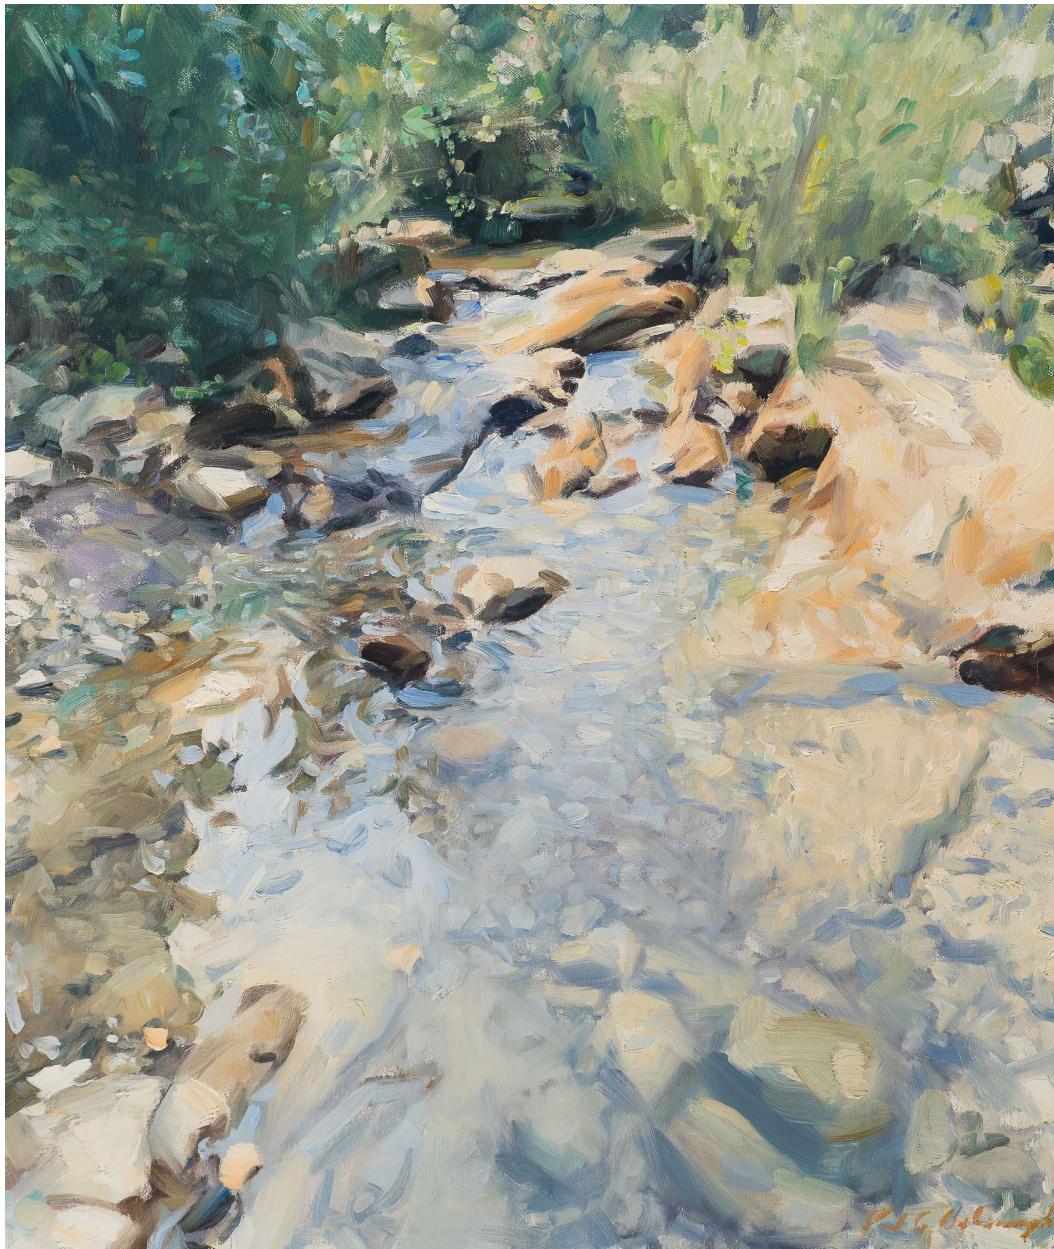

CAVALIER GALLERIES

NEW YORK | GREENWICH | NANTUCKET | PALM BEACH

Paul Oxborough, *La Nielle*, 2020
oil on linen, 21 x 18 in. (53.3 x 45.7 cm)
PO200401