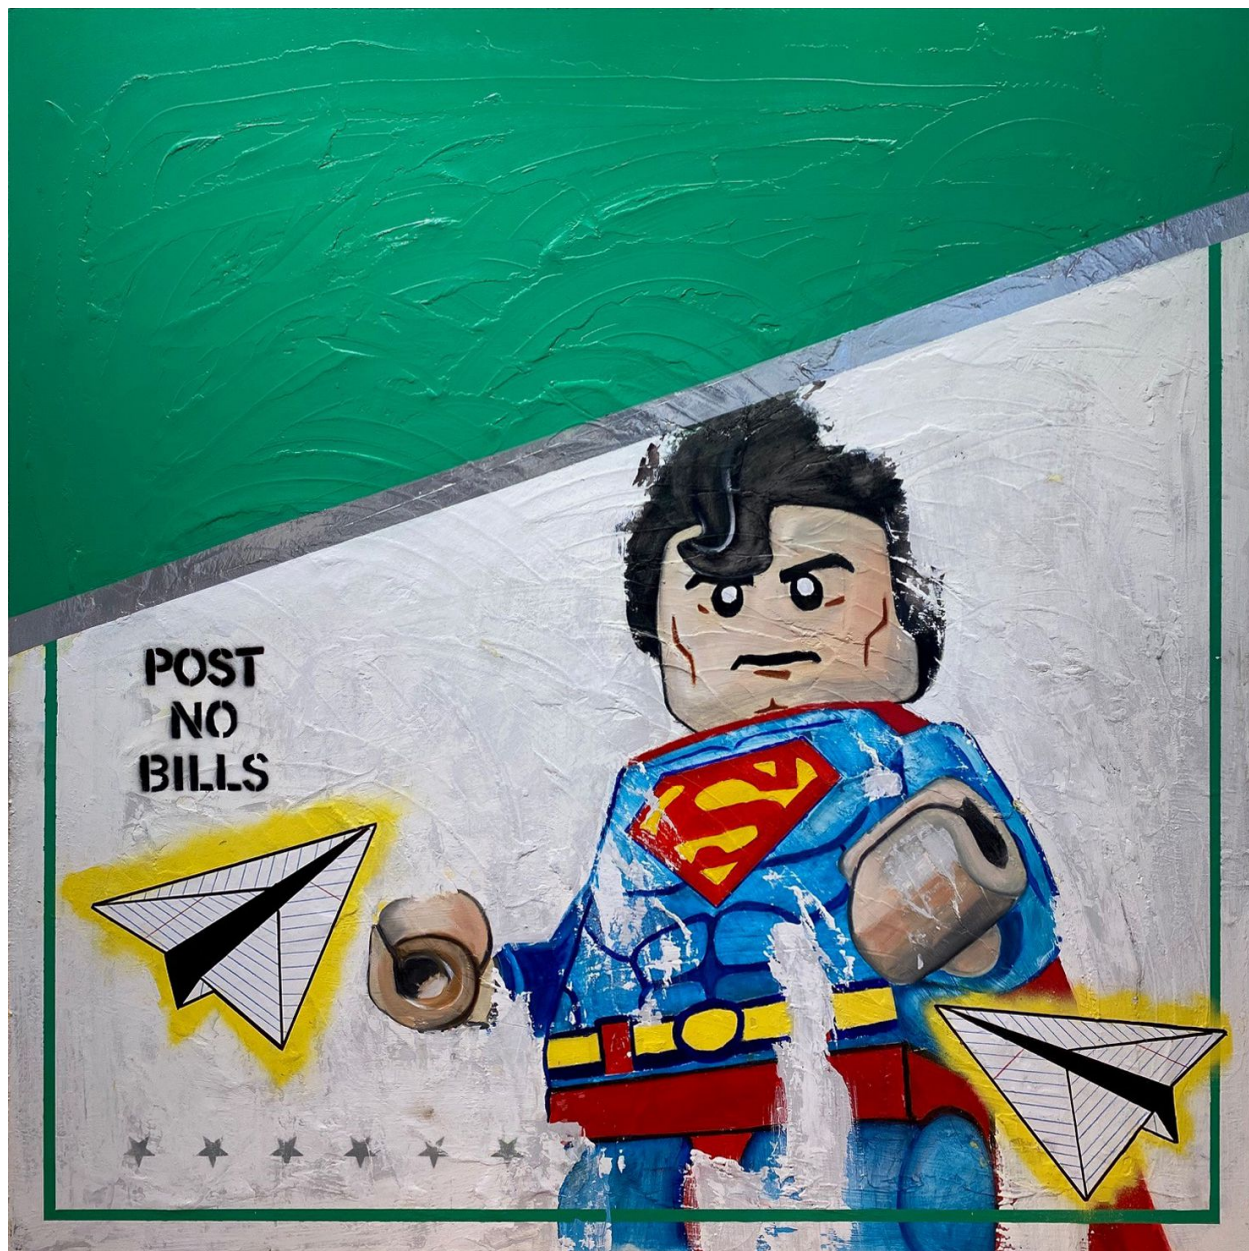

# CAVALIER GALLERIES

NEW YORK | GREENWICH | NANTUCKET | PALM BEACH

Guy Stanley Philoche, *LEGO Superman*, 2020  
mixed media on board, 48 x 48 in. (121.9 x 121.9 cm)  
GSP200506