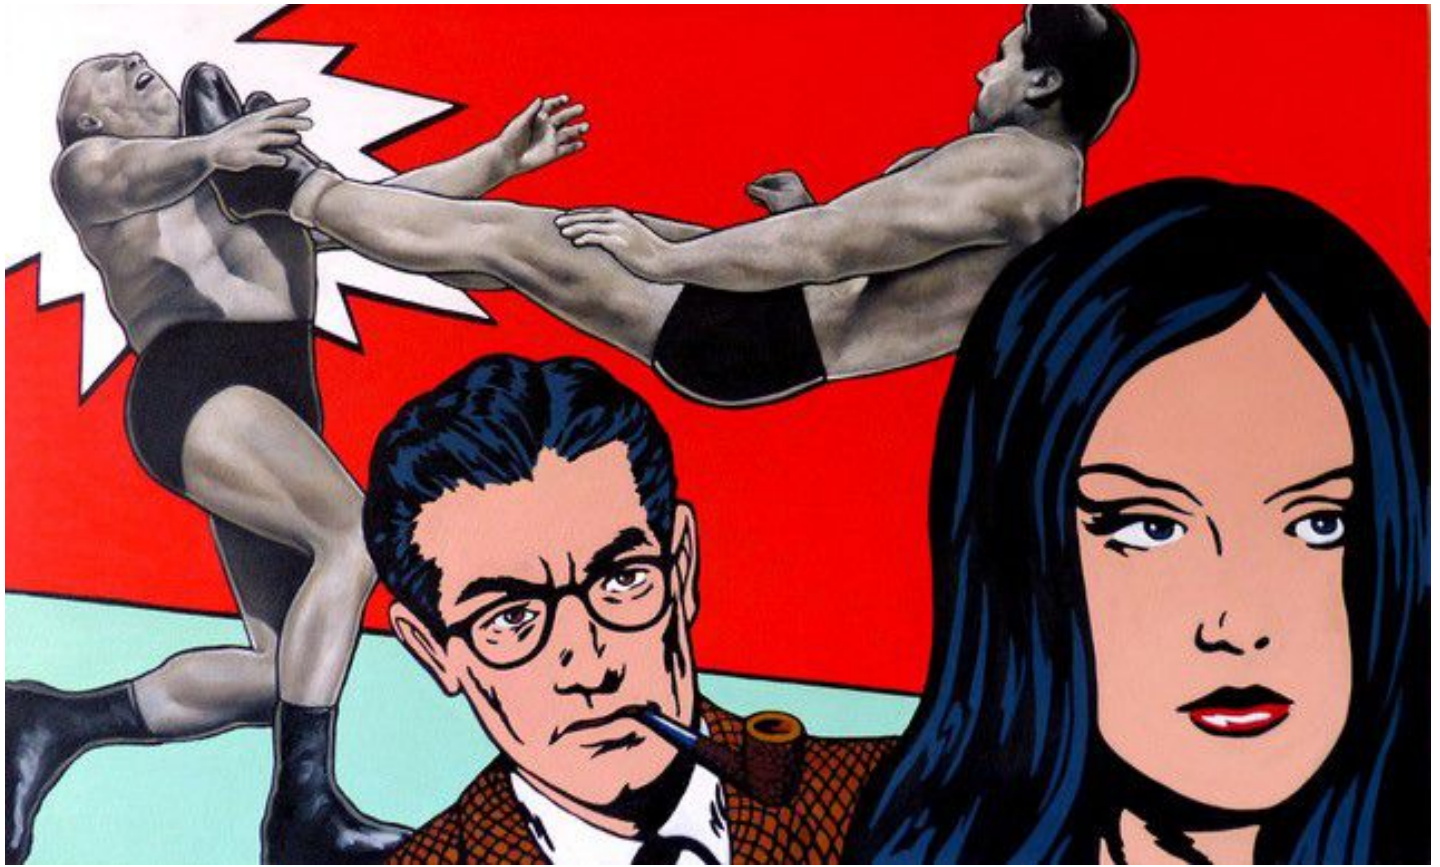

# CAVALIER GALLERIES

NEWYORK | GREENWICH | NANTUCKET | PALM BEACH

William Nelson, *Really!?!*, 2020  
oil on canvas, 36 x 60 in. (91.4 x 152.4 cm)  
WN200608