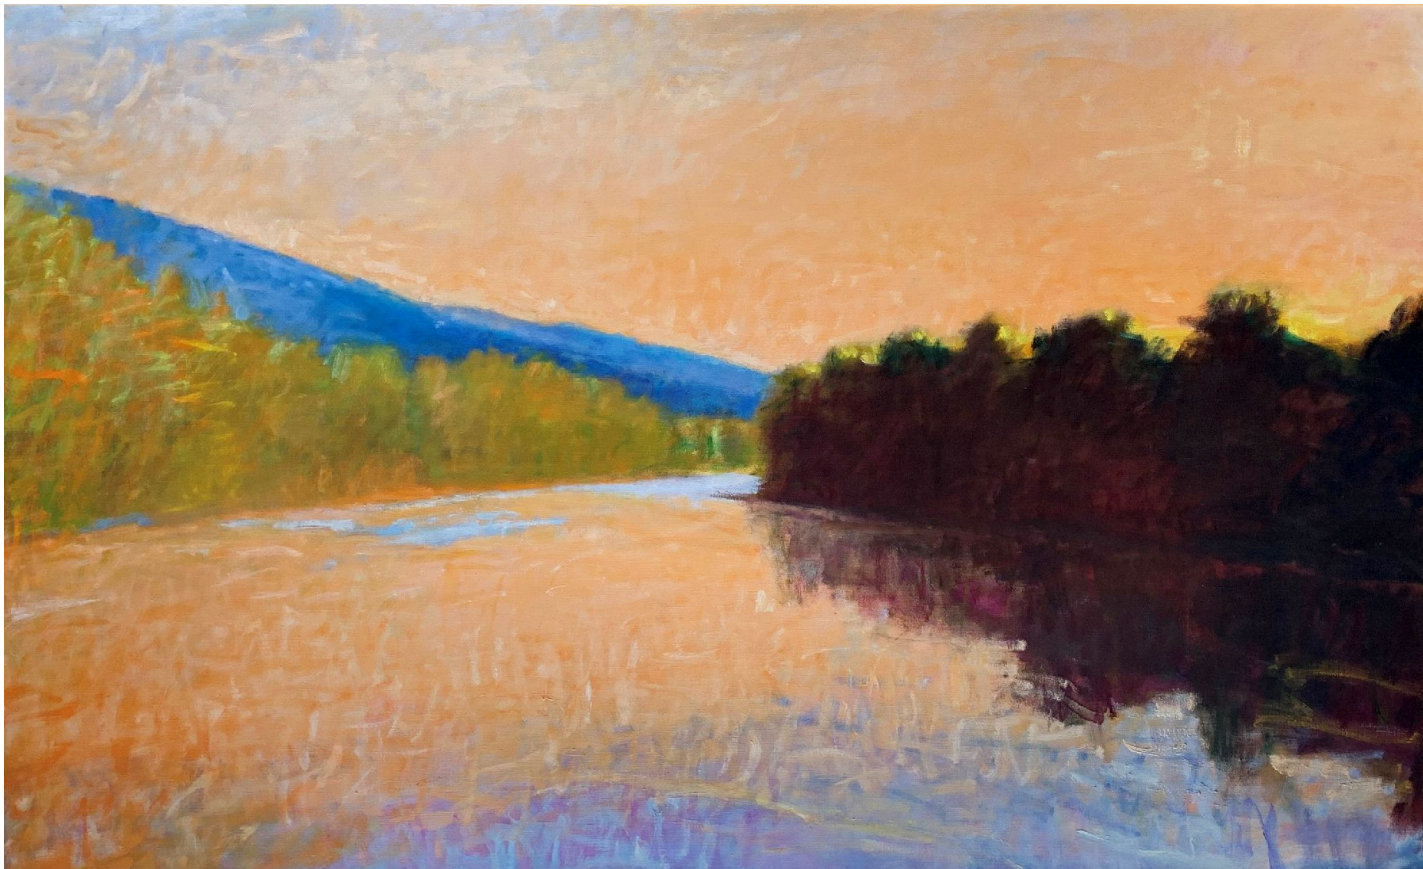

# CAVALIER GALLERIES

NEW YORK | GREENWICH | NANTUCKET | PALM BEACH

Wolf Kahn, *Salmon River*, 1988  
oil on canvas, 44 x 71 3/4 in. (111.8 x 182.2 cm)  
WK201001