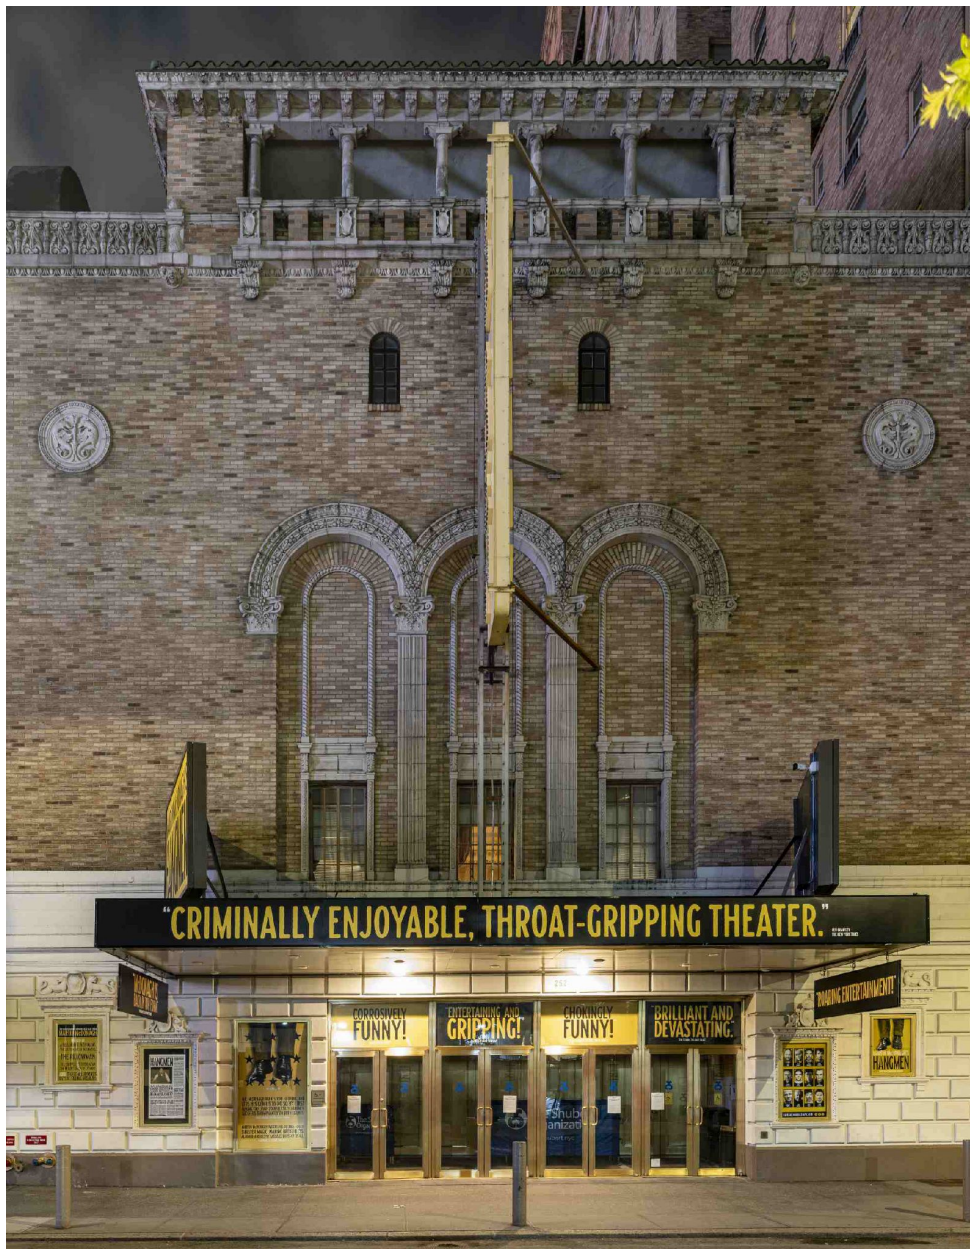

CAVALIER GALLERIES

NEW YORK | GREENWICH | NANTUCKET | PALM BEACH

Mark S. Kornbluth, *Golden, Ed. of 10*
Dye sublimated on aluminum, 24 x 30 in. (66 x 50.8 cm)