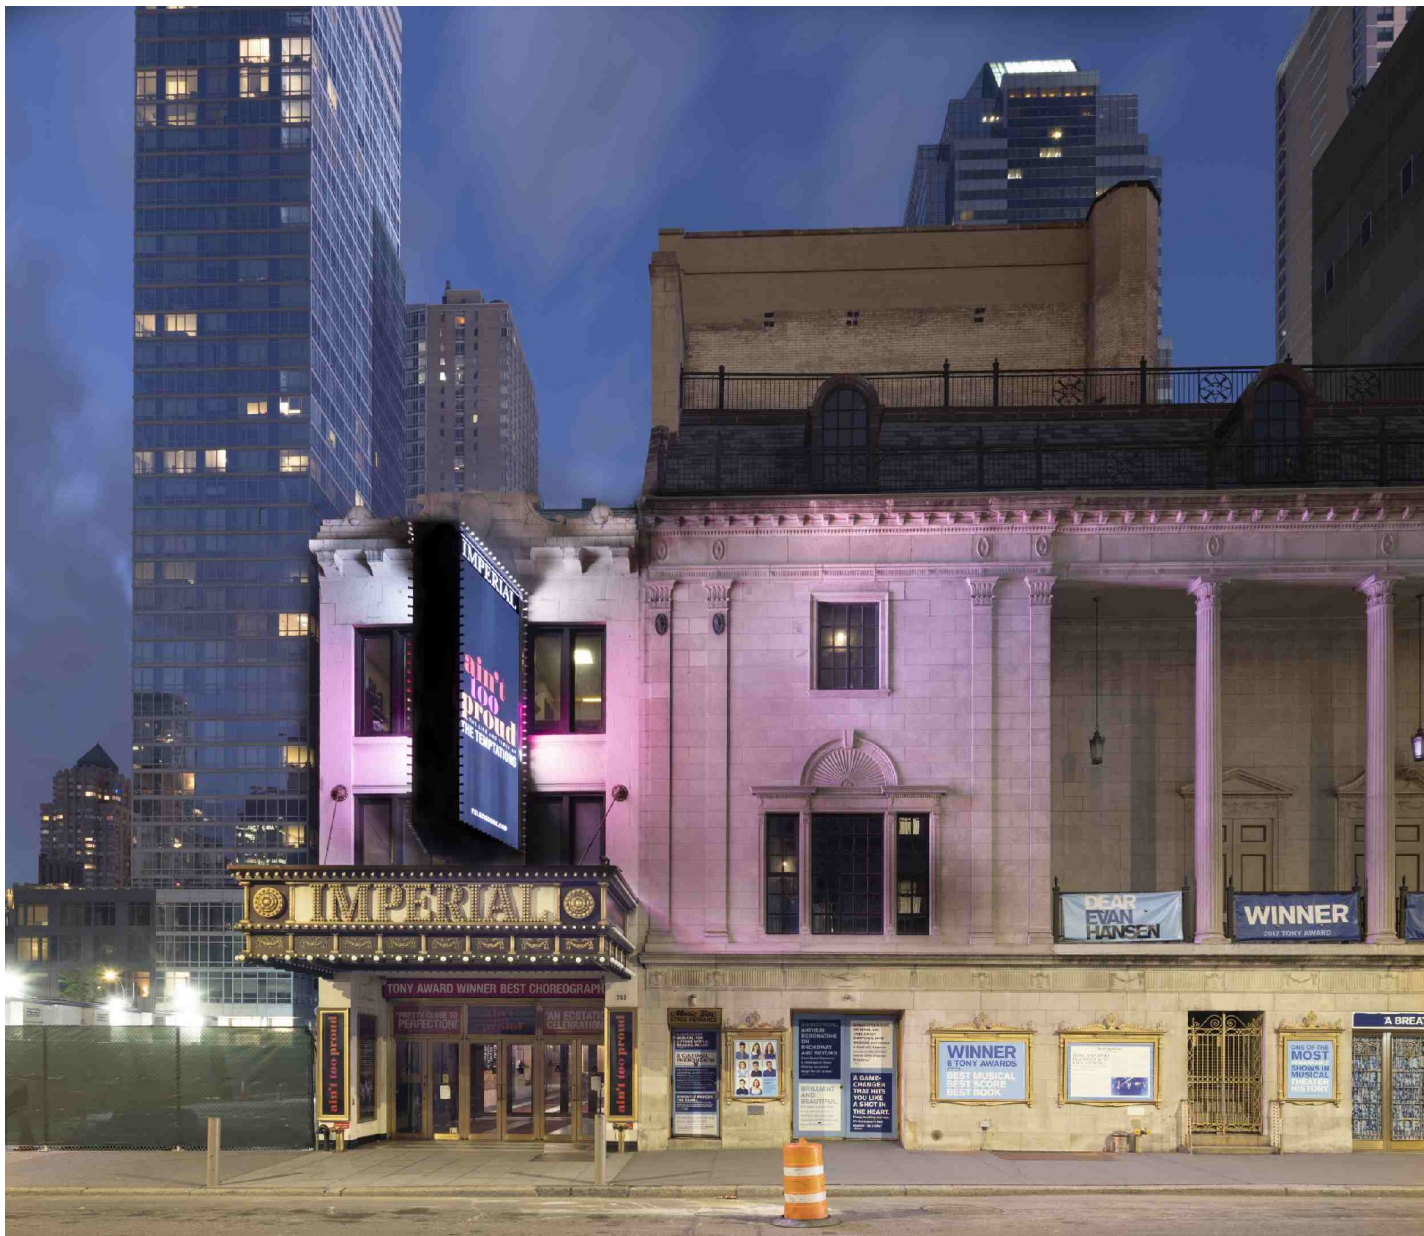

CAVALIER GALLERIES

NEW YORK | GREENWICH | NANTUCKET | PALM BEACH

Mark S. Kornbluth, *Imperial, Ed. of 10*
Dye sublimated on aluminum, 36 x 42 in. (91.4 x 106.7 cm)