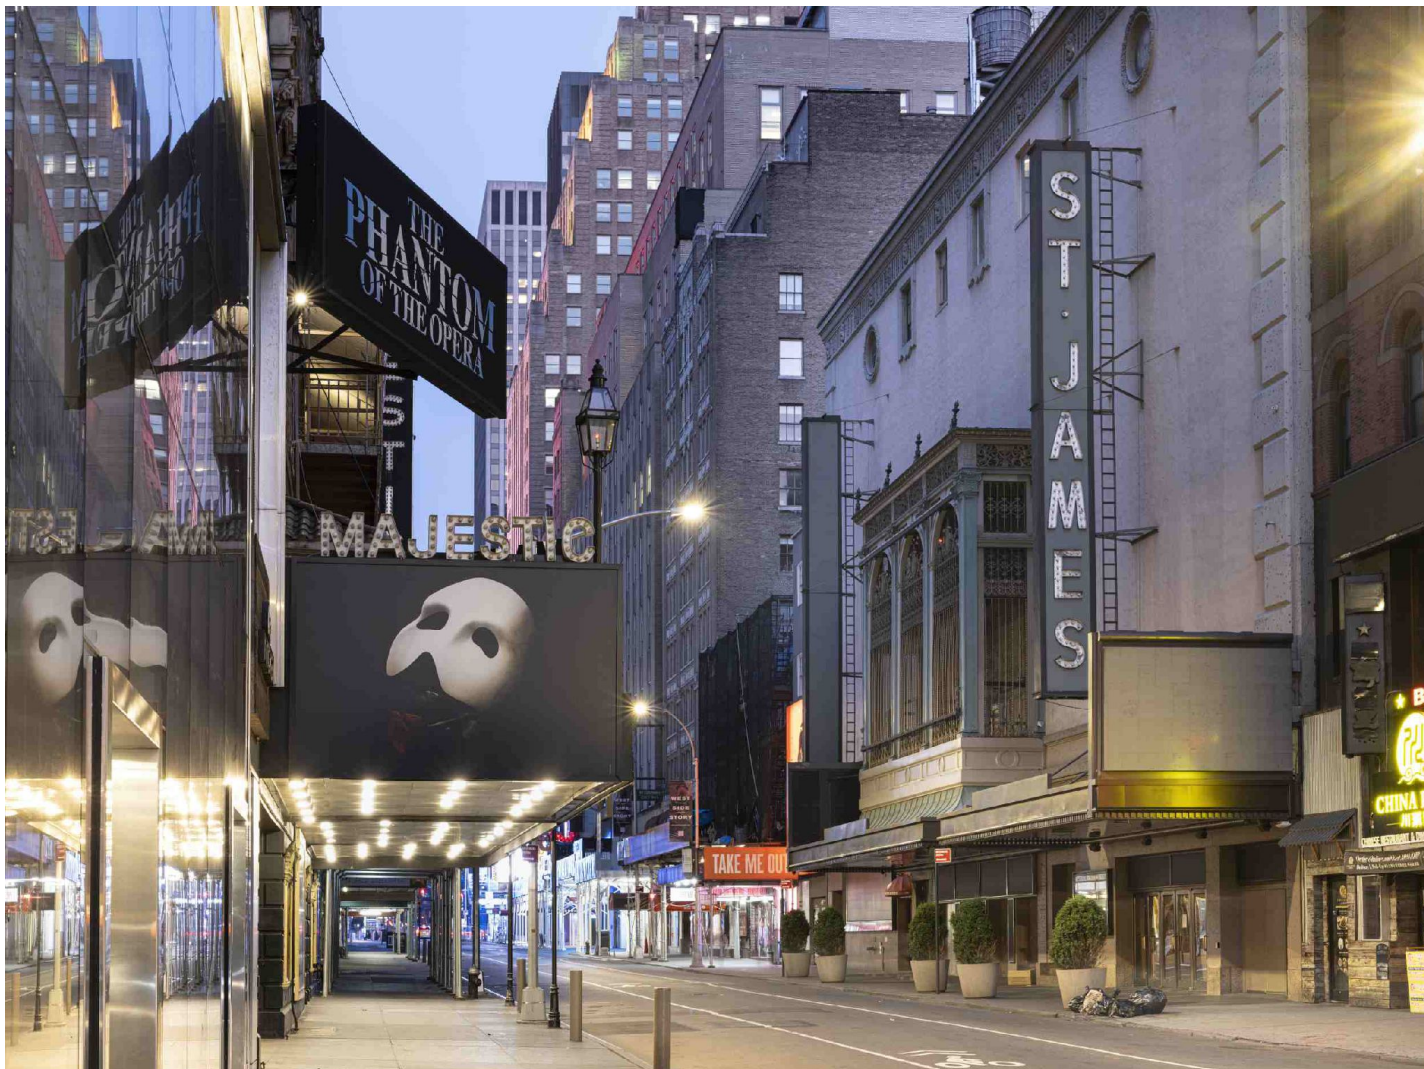

CAVALIER GALLERIES

NEW YORK | GREENWICH | NANTUCKET | PALM BEACH

Mark S. Kornbluth, *Majestic and St. James, Ed. of 10*
Dye sublimated on aluminum, 48 x 64 in. (121.9 x 162.6 cm)