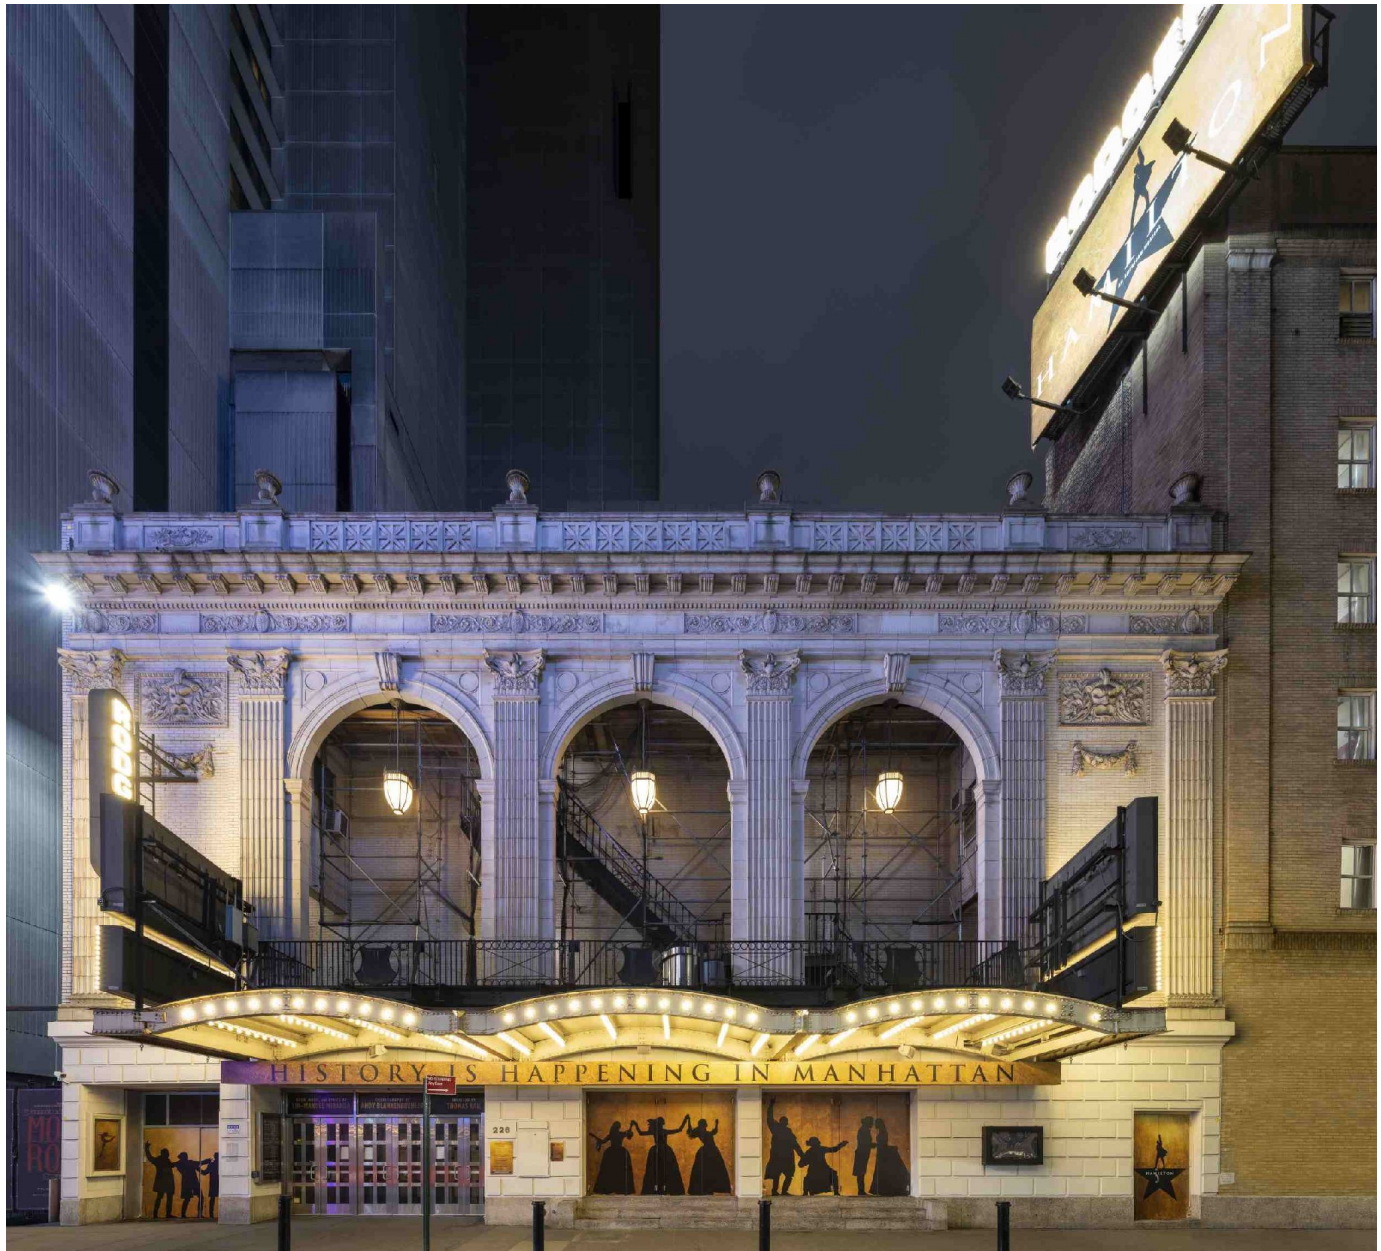

CAVALIER GALLERIES

NEW YORK | GREENWICH | NANTUCKET | PALM BEACH

Mark S. Kornbluth, *Richard Rodgers, Ed. of 10*
Dye sublimated on aluminum, 48 x 52 in. (121.9 x 132.1 cm)
MSK201101