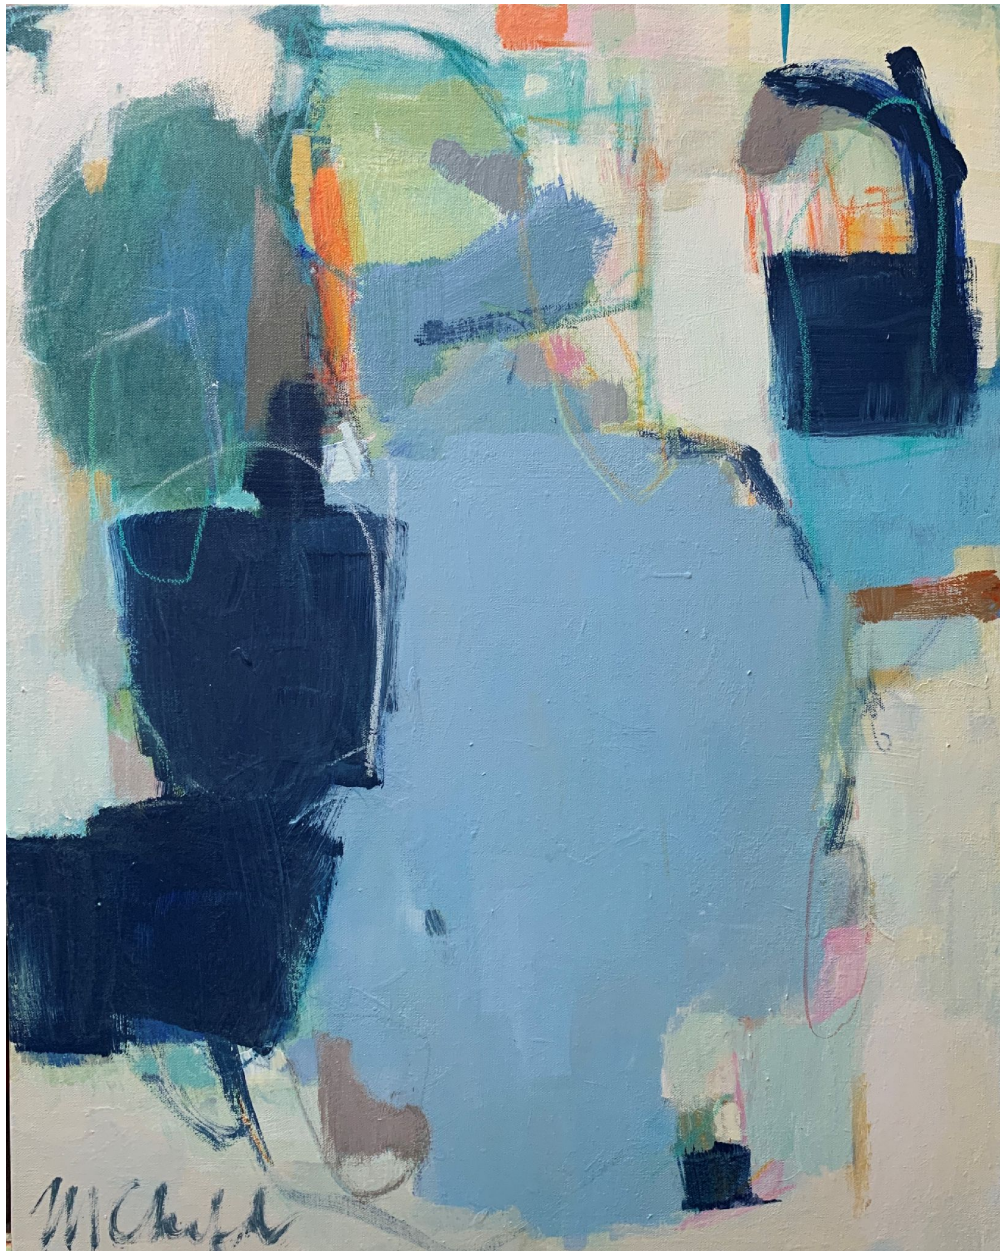

# CAVALIER GALLERIES

NEWYORK | GREENWICH | NANTUCKET | PALM BEACH

Maureen Chatfield, *Better in Blue*, 2020  
oil on canvas, 30 x 24 in. (76.2 x 61 cm)  
MC201104