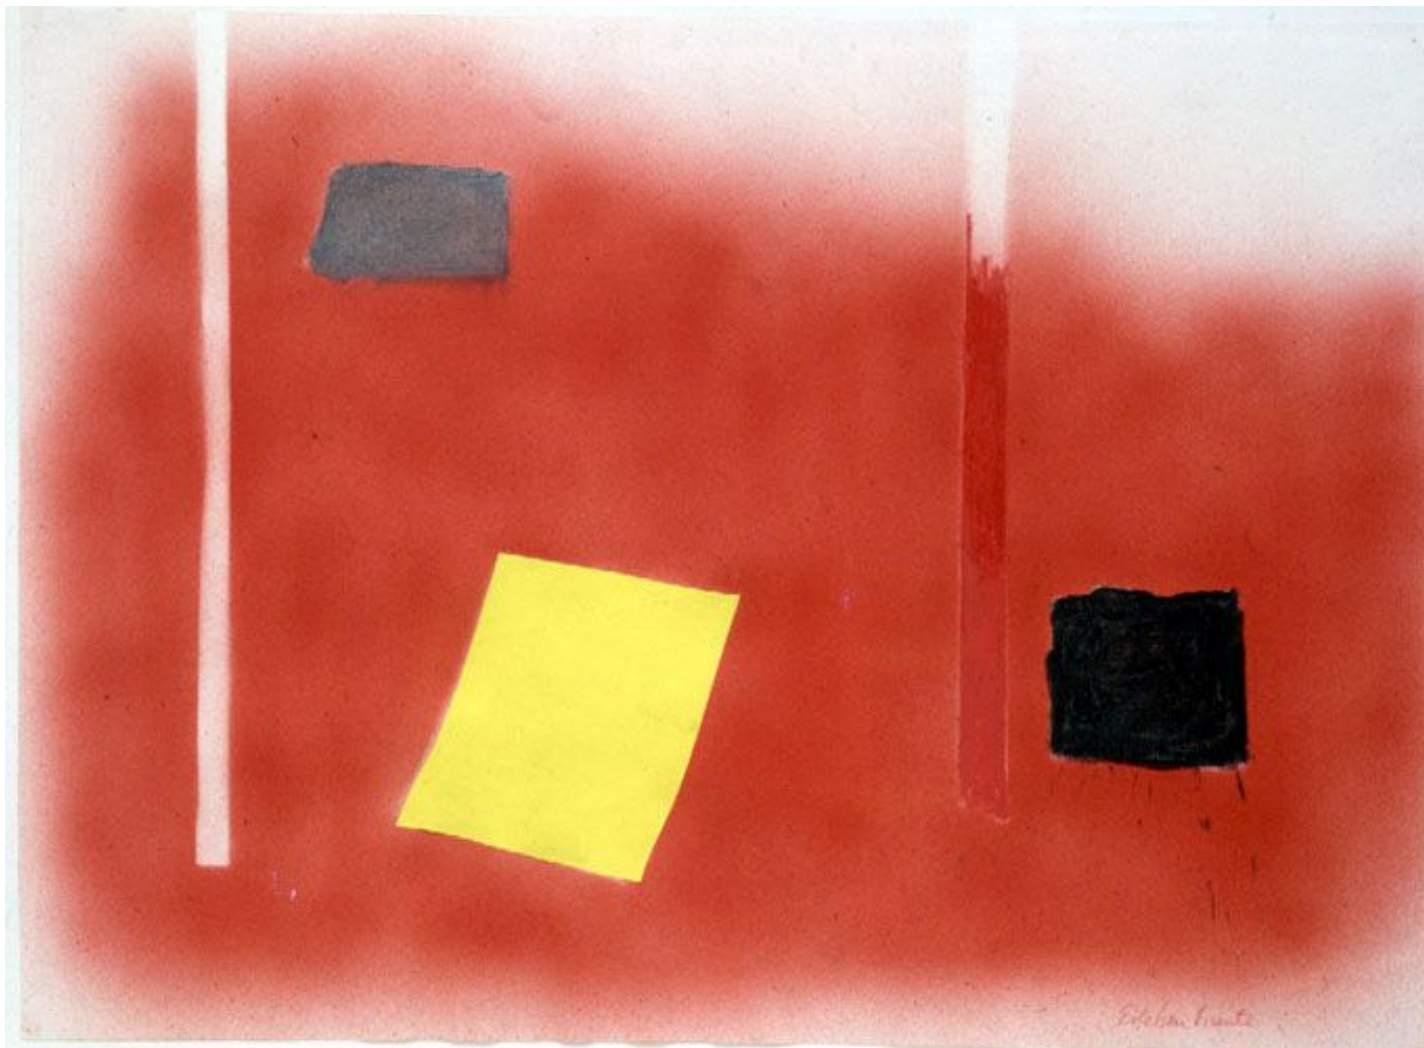

CAVALIER GALLERIES

NEW YORK | GREENWICH | NANTUCKET | PALM BEACH

Esteban Vicente, *Untitled*, 1975

collage with pastel and charcoal on paper, 22 x 30 in. (55.9 x 76.2 cm)

MMG#4421