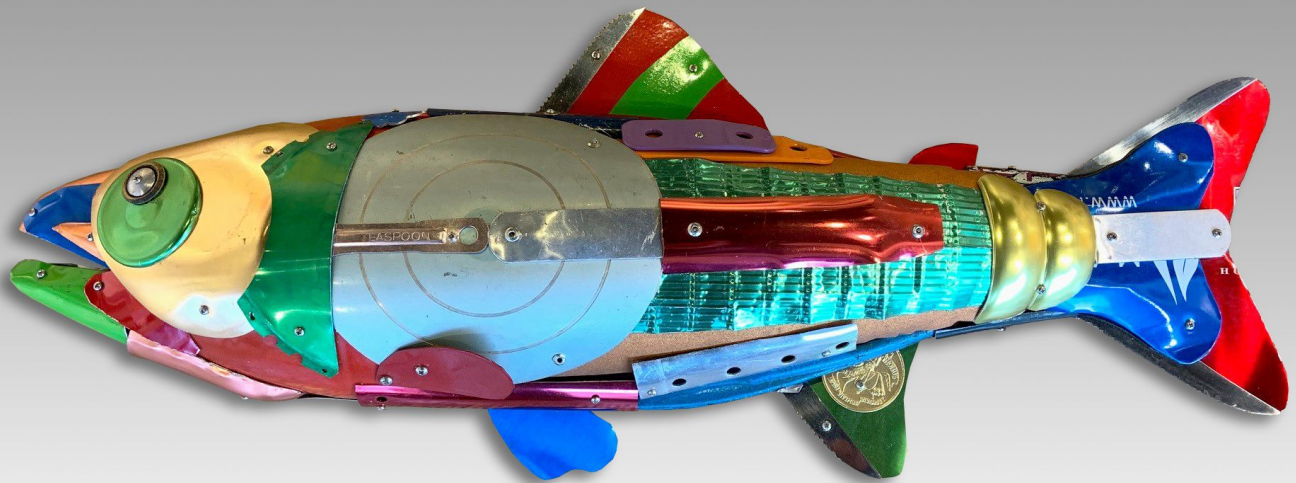

CAVALIER GALLERIES

NEW YORK | GREENWICH | NANTUCKET | PALM BEACH

Leo Sewell, *Rainbow Trout*, 2020
mixed media, 9 1/4 x 24 x 3 in. (23.5 x 61 x 7.6 cm)
LS201012