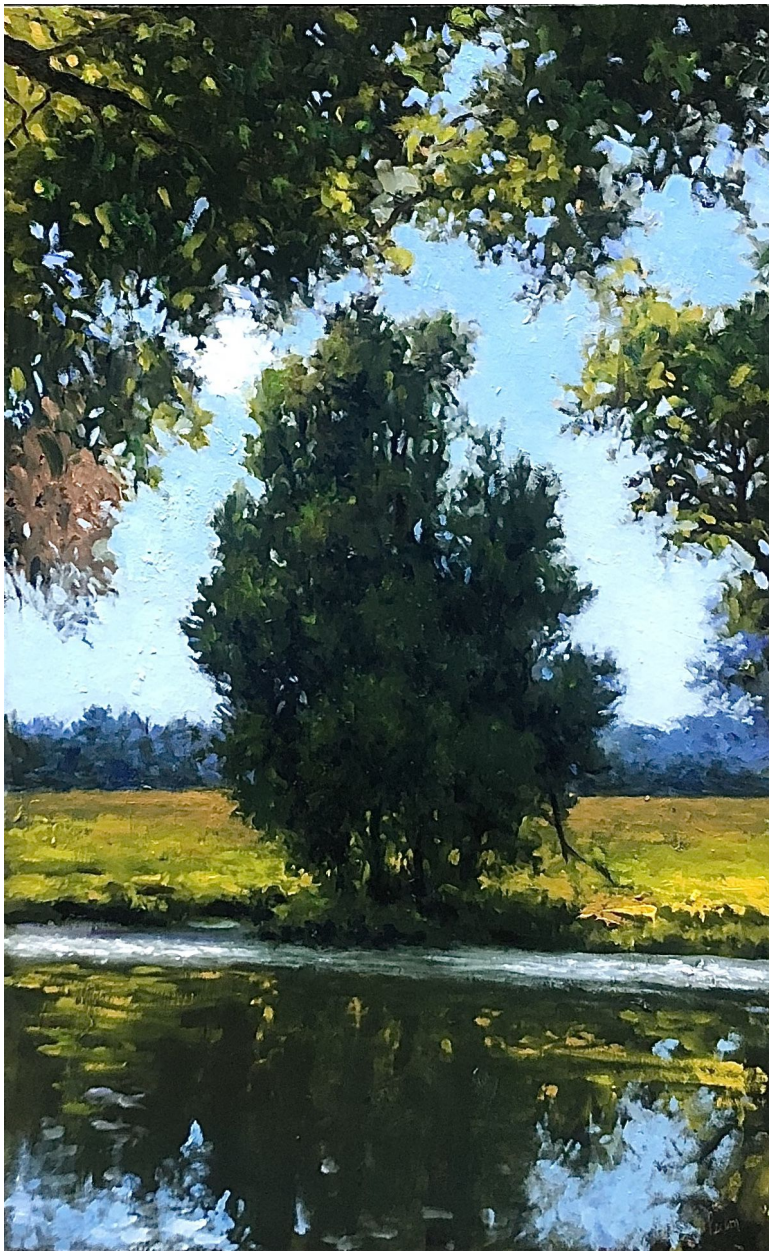

# CAVALIER GALLERIES

NEW YORK | GREENWICH | NANTUCKET | PALM BEACH

David Peikon, *On the Canal*, 2020  
oil on panel, 19 x 12 in. (48.3 x 30.5 cm)  
DP201107