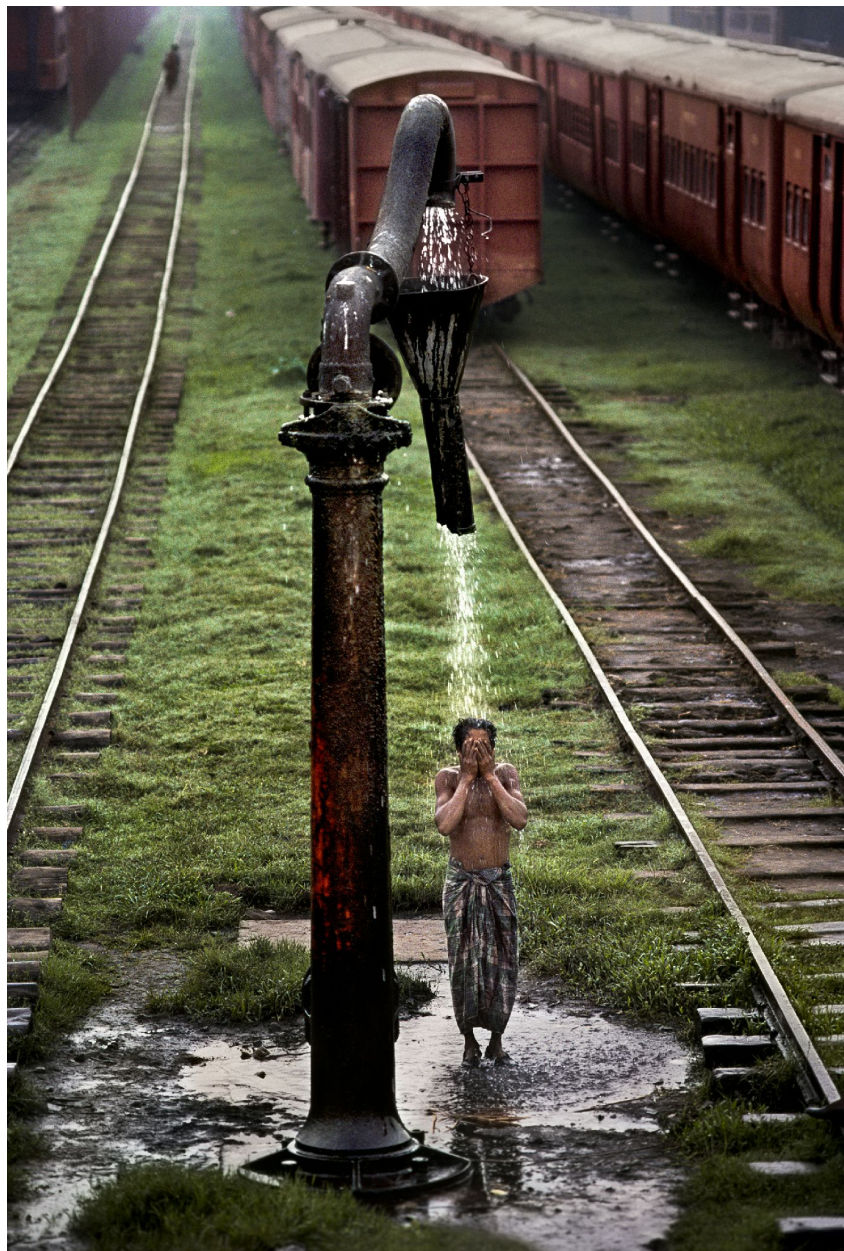

CAVALIER GALLERIES

NEW YORK | GREENWICH | NANTUCKET | PALM BEACH

Steve McCurry, *Man Bathes at Train Station*, 1983
FujiFlex Crystal Archive Print
Price/Size on request