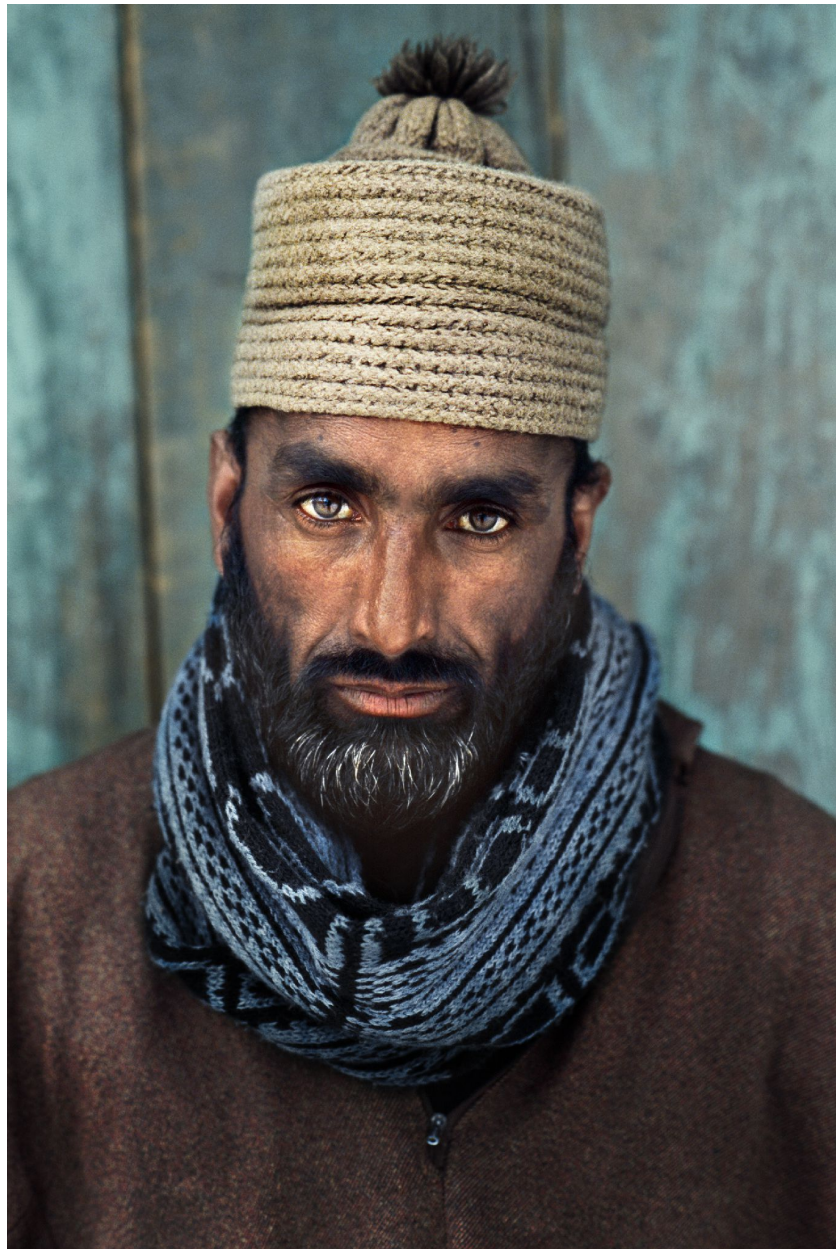

CAVALIER GALLERIES

NEW YORK | GREENWICH | NANTUCKET | PALM BEACH

Steve McCurry, *Man with Blue Scarf*, 1999
FujiFlex Crystal Archive Print
Price/Size on request