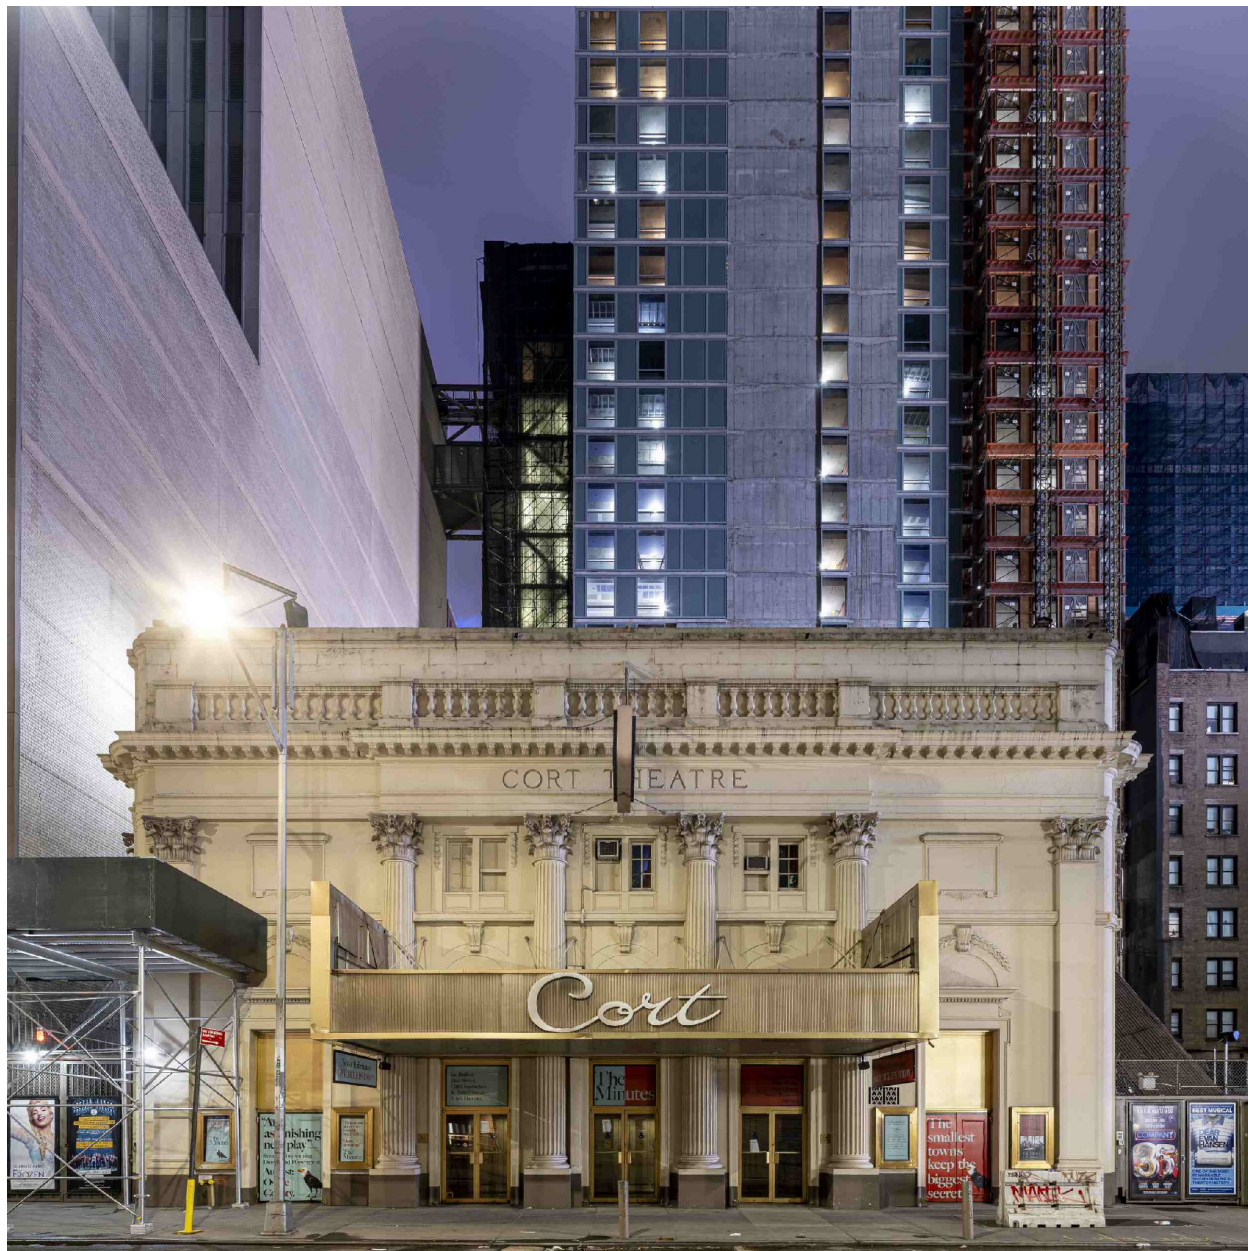

CAVALIER GALLERIES

NEW YORK | GREENWICH | NANTUCKET | PALM BEACH

Mark S. Kornbluth, *Cort, Ed. of 10*, 2020
Dye sublimated on aluminum, 24 x 24 in. (61 x 61 cm)