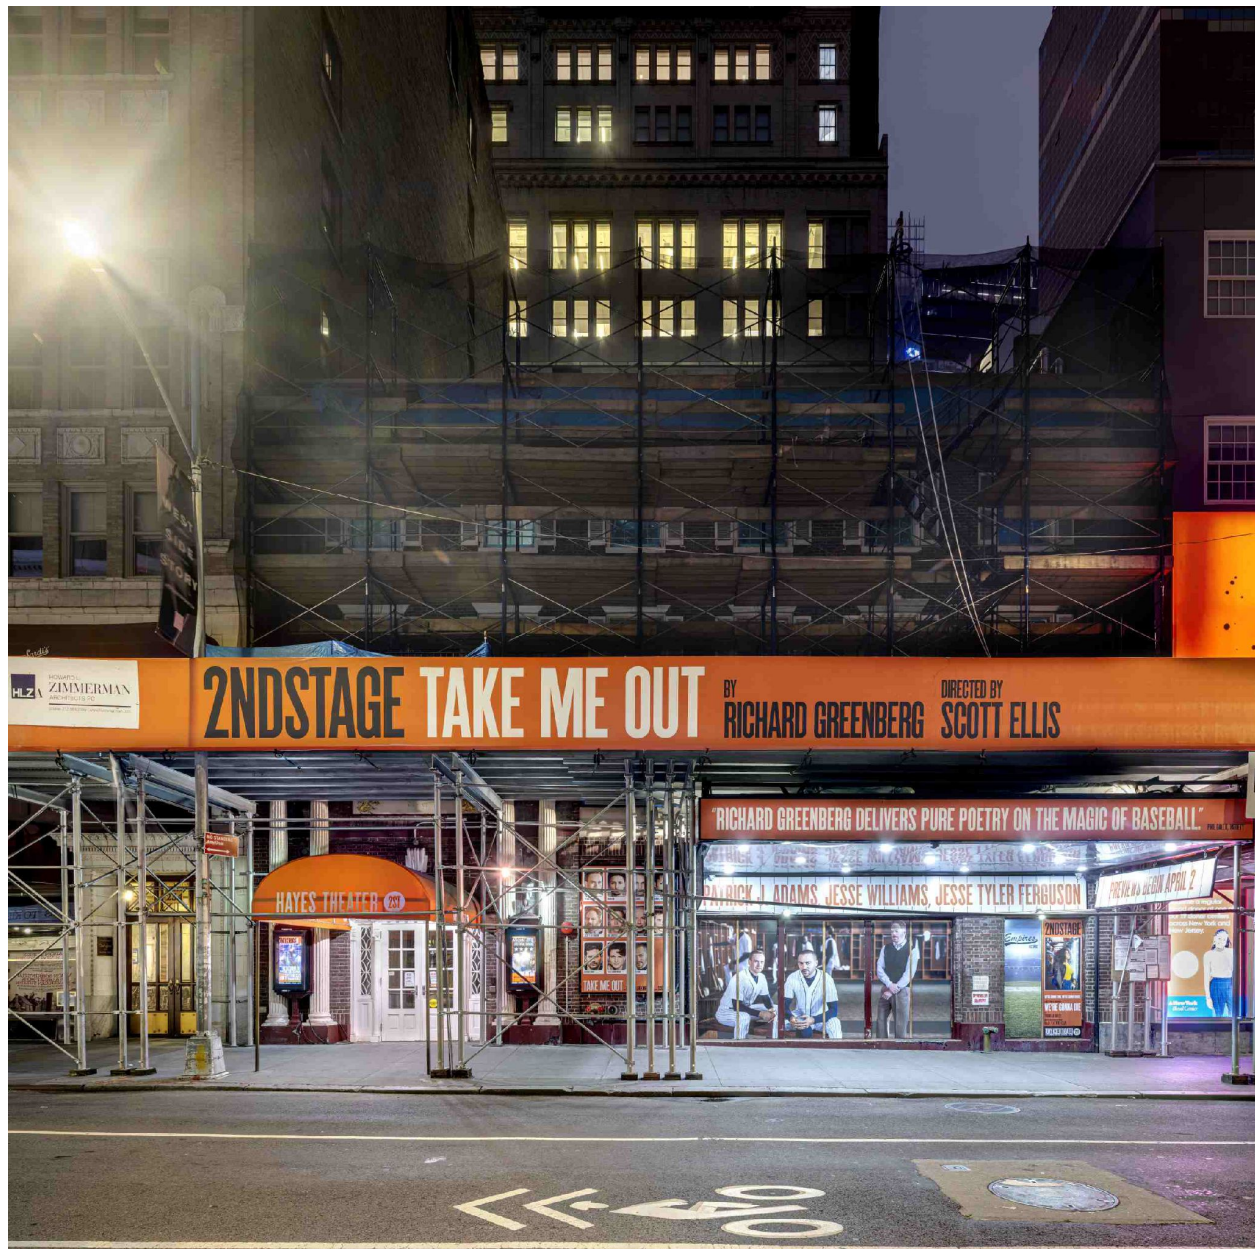

CAVALIER GALLERIES

NEW YORK | GREENWICH | NANTUCKET | PALM BEACH

Mark S. Kornbluth, *Hayes, Ed. of 10*, 2020
Dye sublimated on aluminum, 36 x 36 in. (91.4 x 91.4 cm)