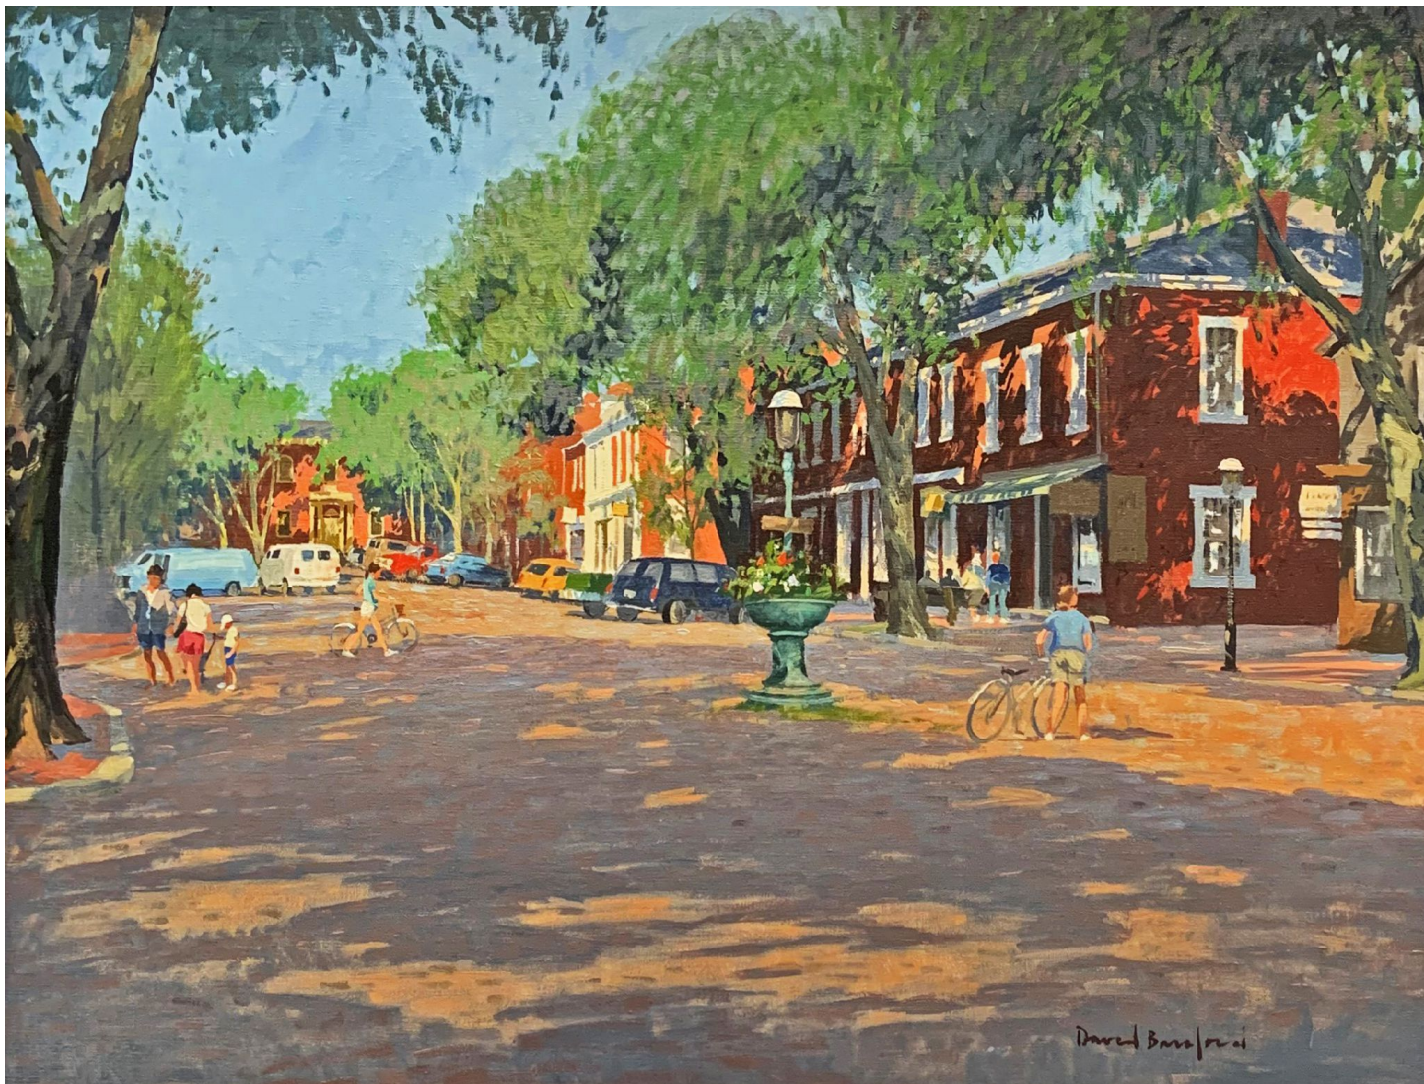

# CAVALIER GALLERIES

NEWYORK | GREENWICH | NANTUCKET | PALM BEACH

David Bareford, *Main Street, Nantucket*  
oil on canvas, 28 x 36 in. (71.1 x 91.4 cm)  
DB210101