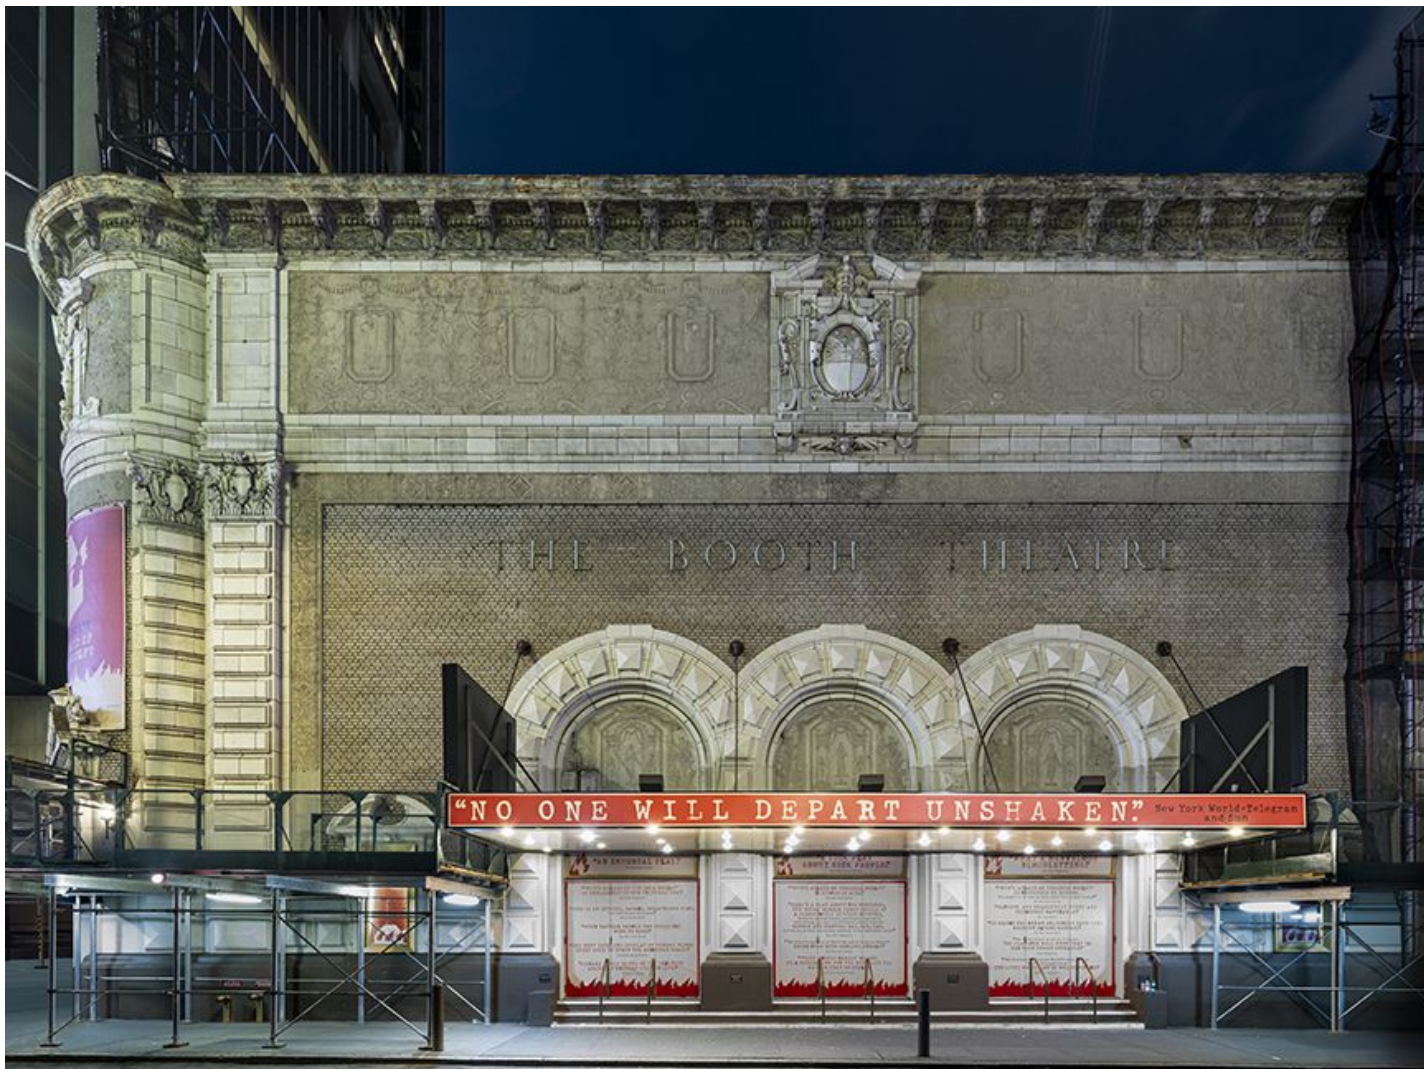

# CAVALIER GALLERIES

NEW YORK | GREENWICH | NANTUCKET | PALM BEACH

Mark S. Kornbluth, *Booth 2*, 2020

Dye sublimated on aluminum, 36 x 48 in. (91.4 x 121.9 cm)