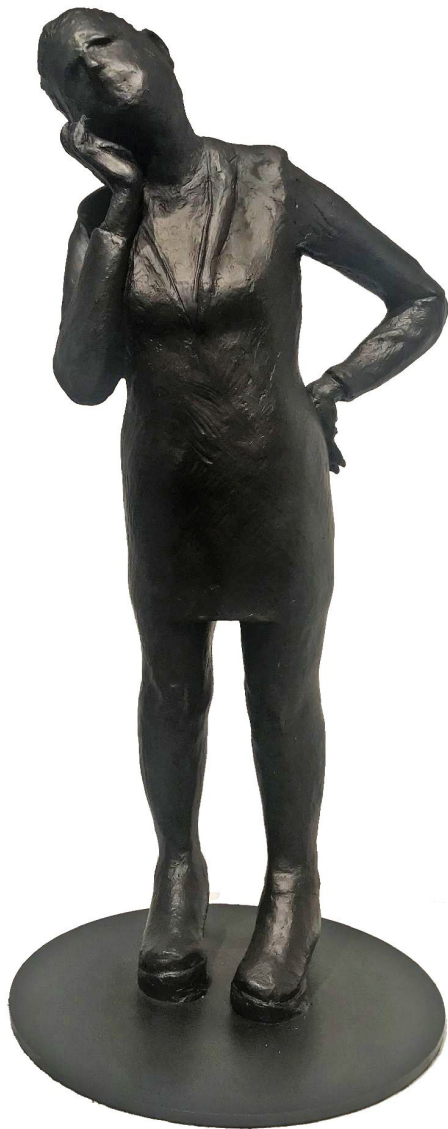

CAVALIER GALLERIES

NEW YORK | GREENWICH | NANTUCKET | PALM BEACH

Jim Rennert, *Seriously?*, 2019
bronze and steel, 22 1/2 x 10 x 10 in. (57.1 x 25.4 x 25.4 cm)