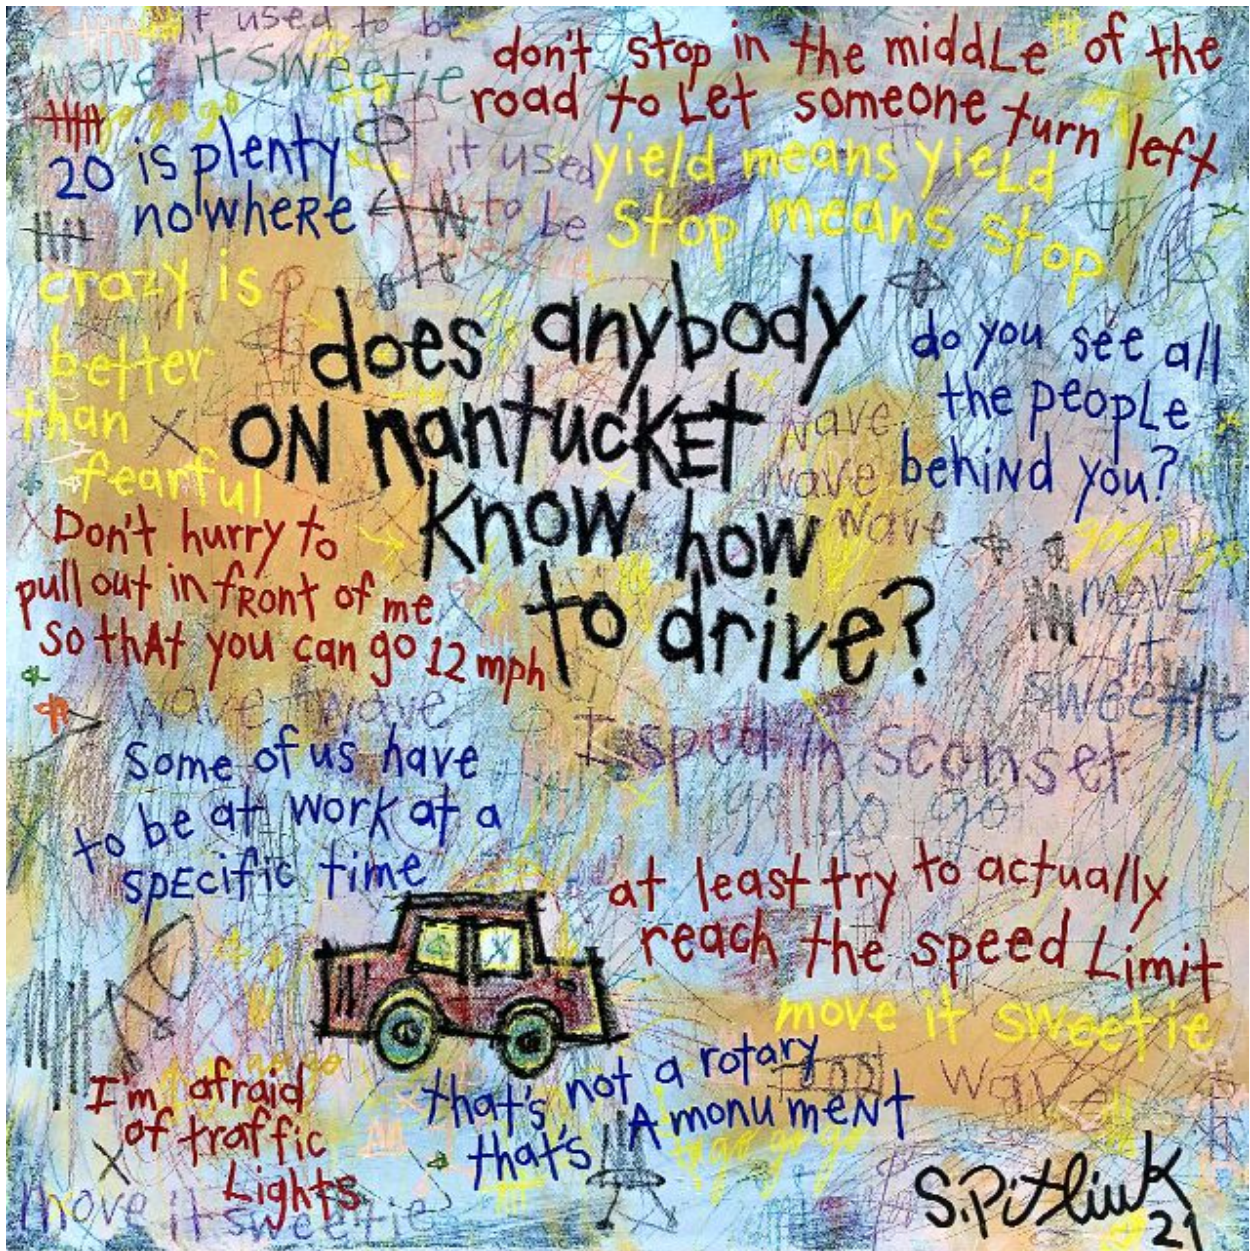

# CAVALIER GALLERIES

NEW YORK | GREENWICH | NANTUCKET | PALM BEACH

Stephen Pitliuk, *does anybody on Nantucket know how to drive?*, 2021  
mixed media on canvas, 30 x 30 in. (76.2 x 76.2 cm)  
SP210801