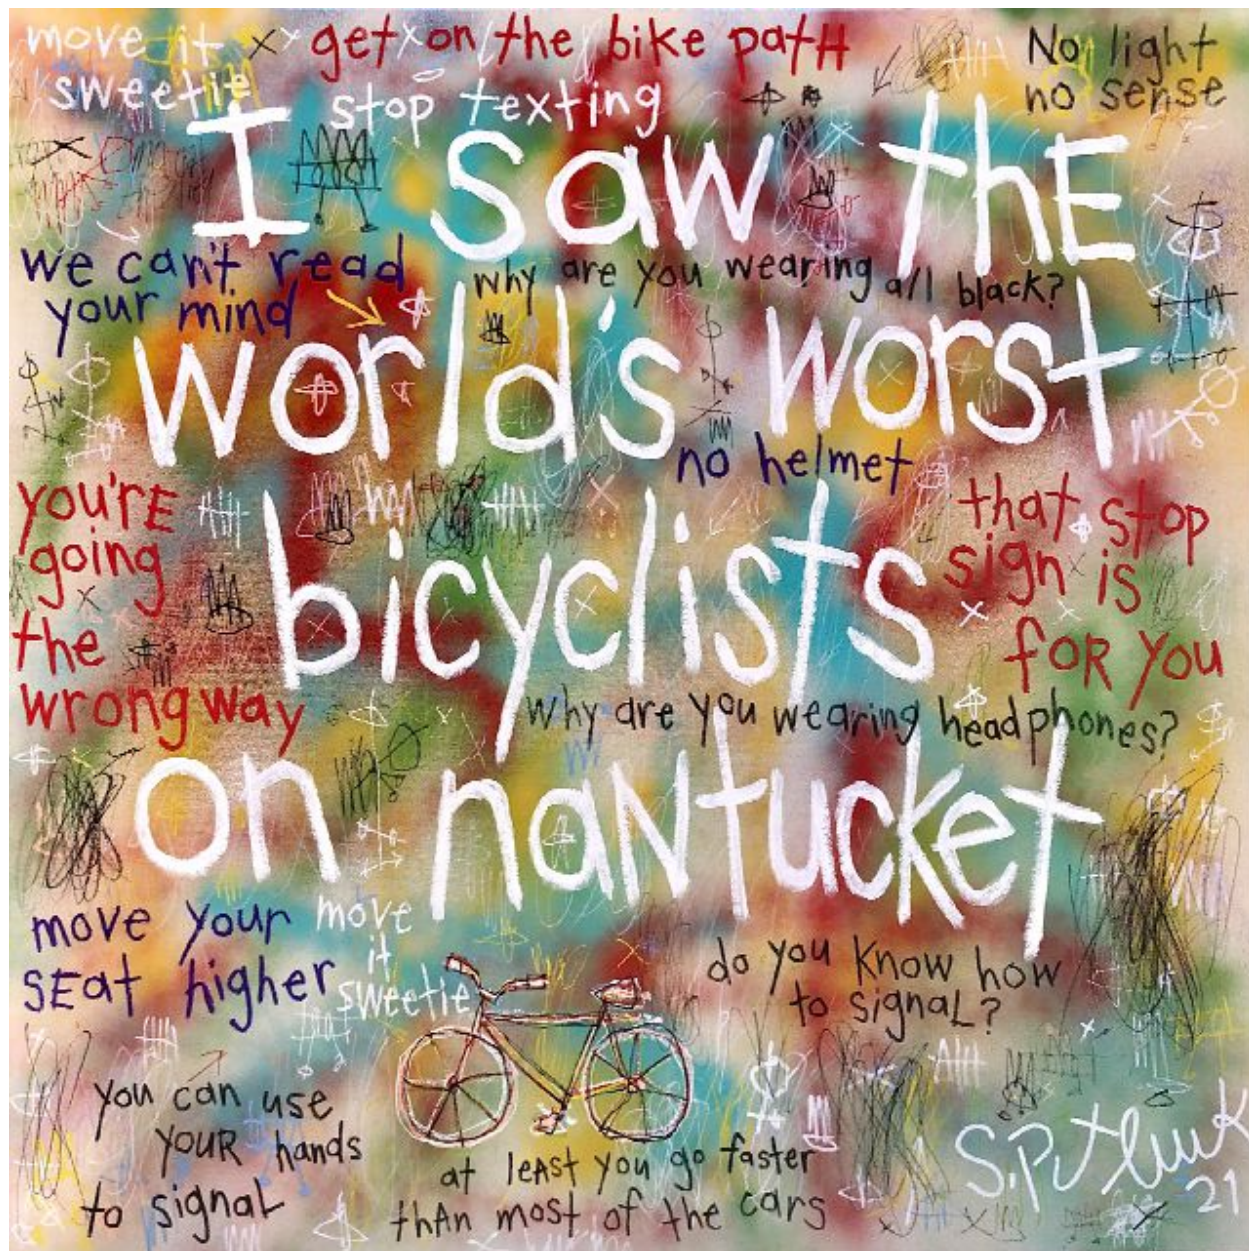

CAVALIER GALLERIES

NEW YORK | GREENWICH | NANTUCKET | PALM BEACH

Stephen Pitliuk, *I Saw The World's Worst Bicyclist on Nantucket*, 2021
mixed media on canvas, 36 x 36 in. (91.4 x 91.4 cm)
SP082101