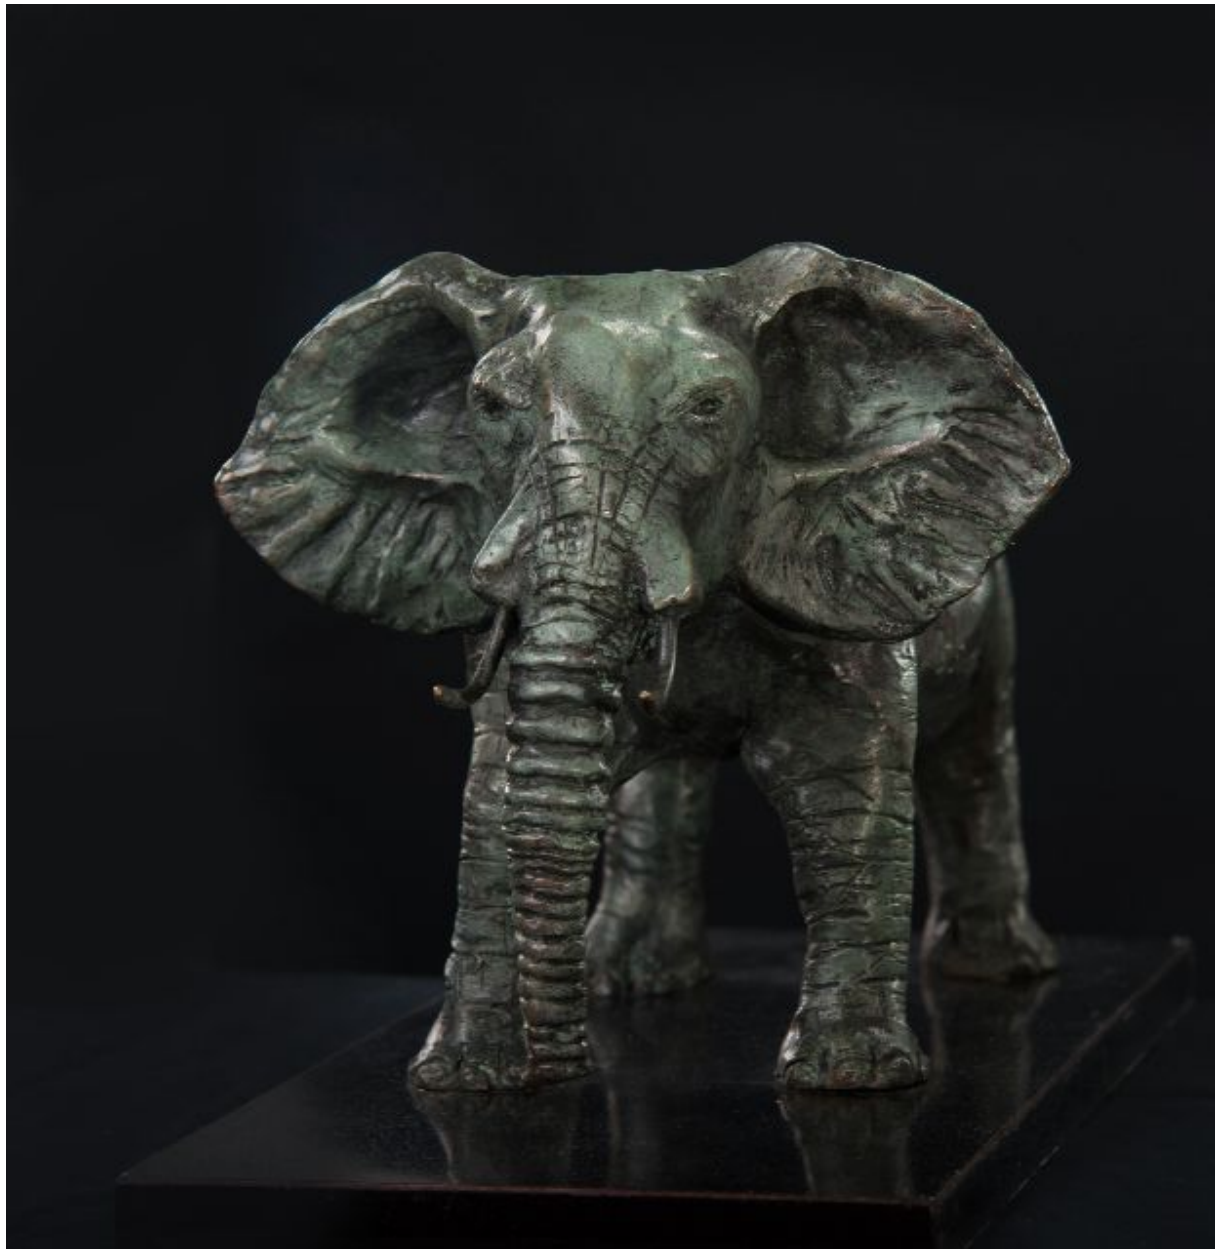

# CAVALIER GALLERIES

NEW YORK | GREENWICH | NANTUCKET | PALM BEACH

Steven Simmons, *Elephant*  
bronze, 7 x 10 x 6 1/2 in. (17.8 x 25.4 x 16.5 cm)  
SS210902