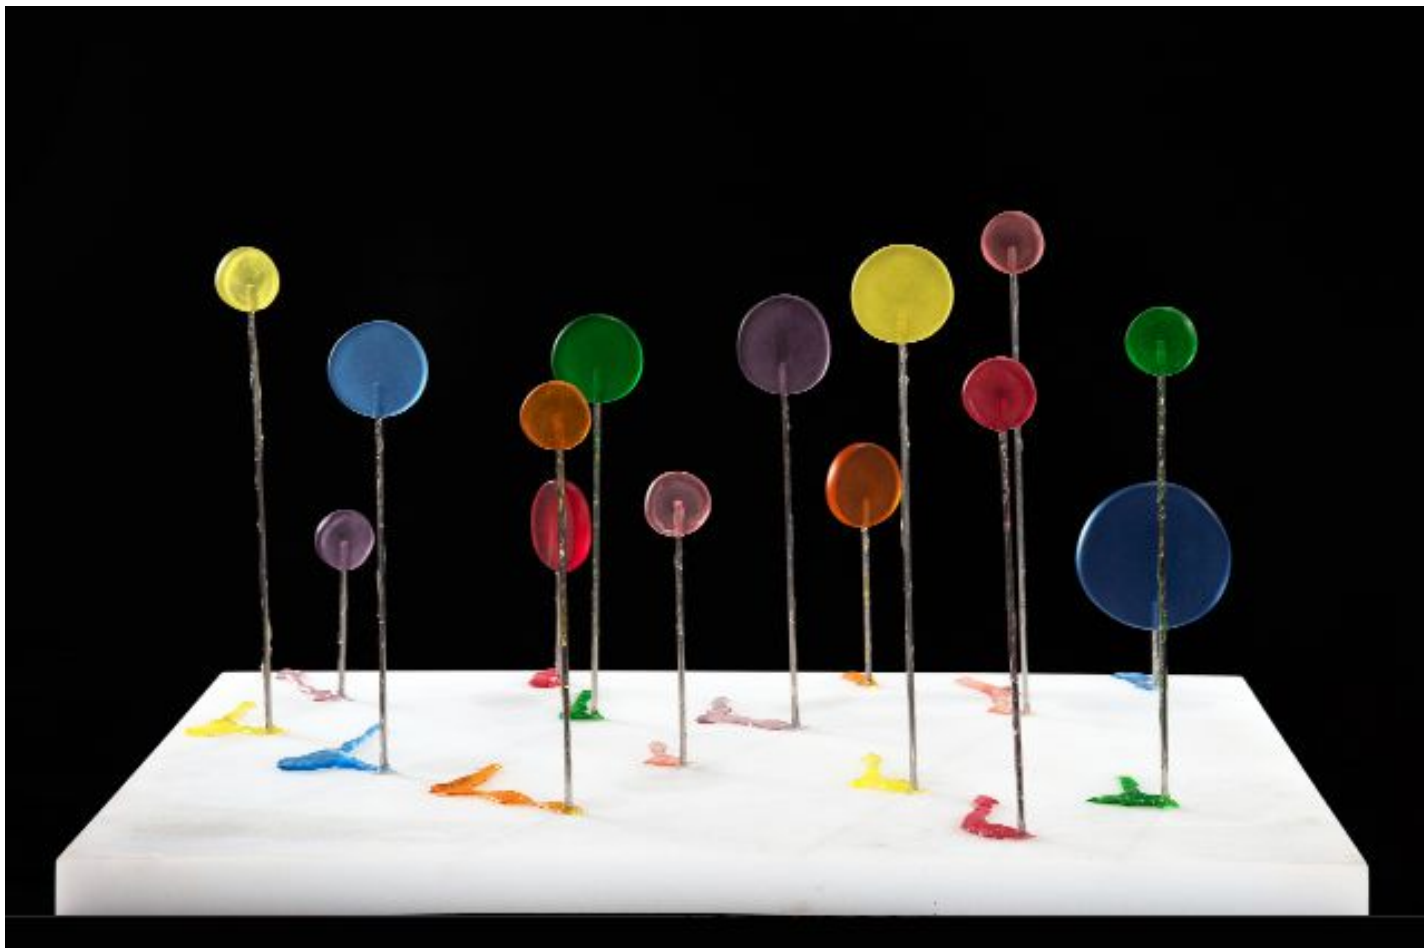

CAVALIER GALLERIES

NEW YORK | GREENWICH | NANTUCKET | PALM BEACH

Steven Simmons, *Lollipop Summer*

Acrylic resin and stainless steel, 12 x 22 1/2 x 16 1/2 in. (30.5 x 57.1 x 41.9 cm)

SS210908