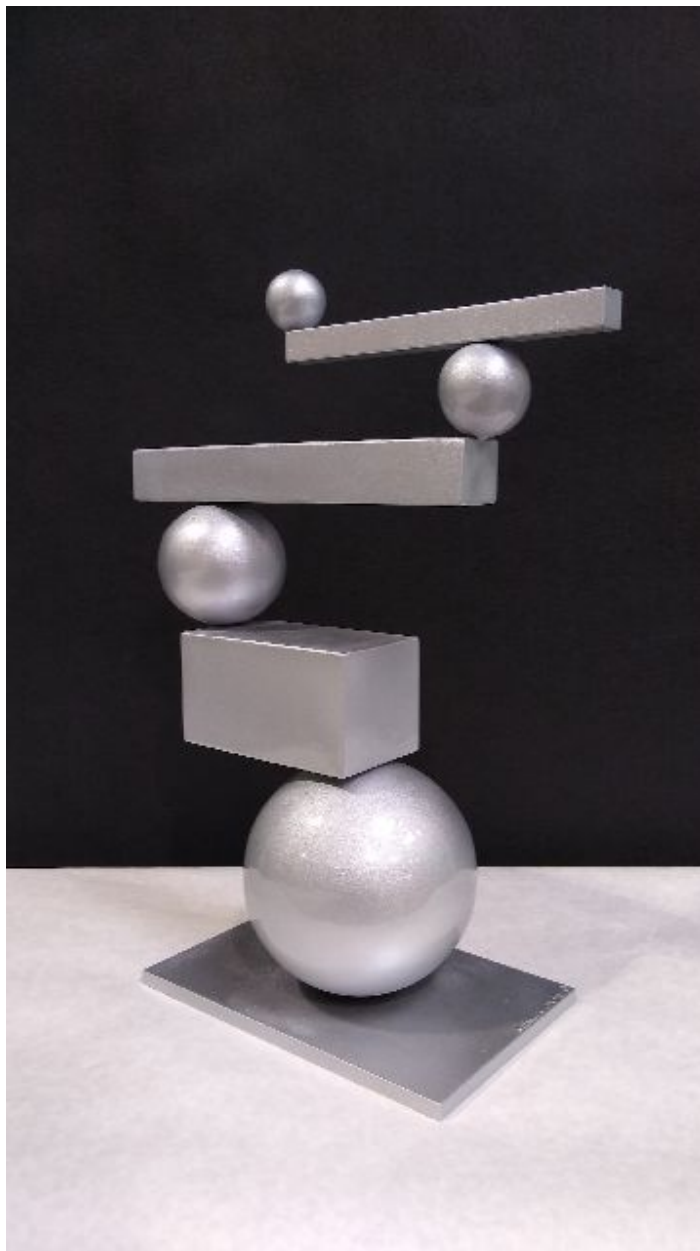

CAVALIER GALLERIES

NEW YORK | GREENWICH | NANTUCKET | PALM BEACH

Steven Simmons, *Suspended in space (Small)*
aluminum, 18 x 14 1/2 x 6 1/4 in. (45.7 x 36.8
x 15.9 cm)
SS210909