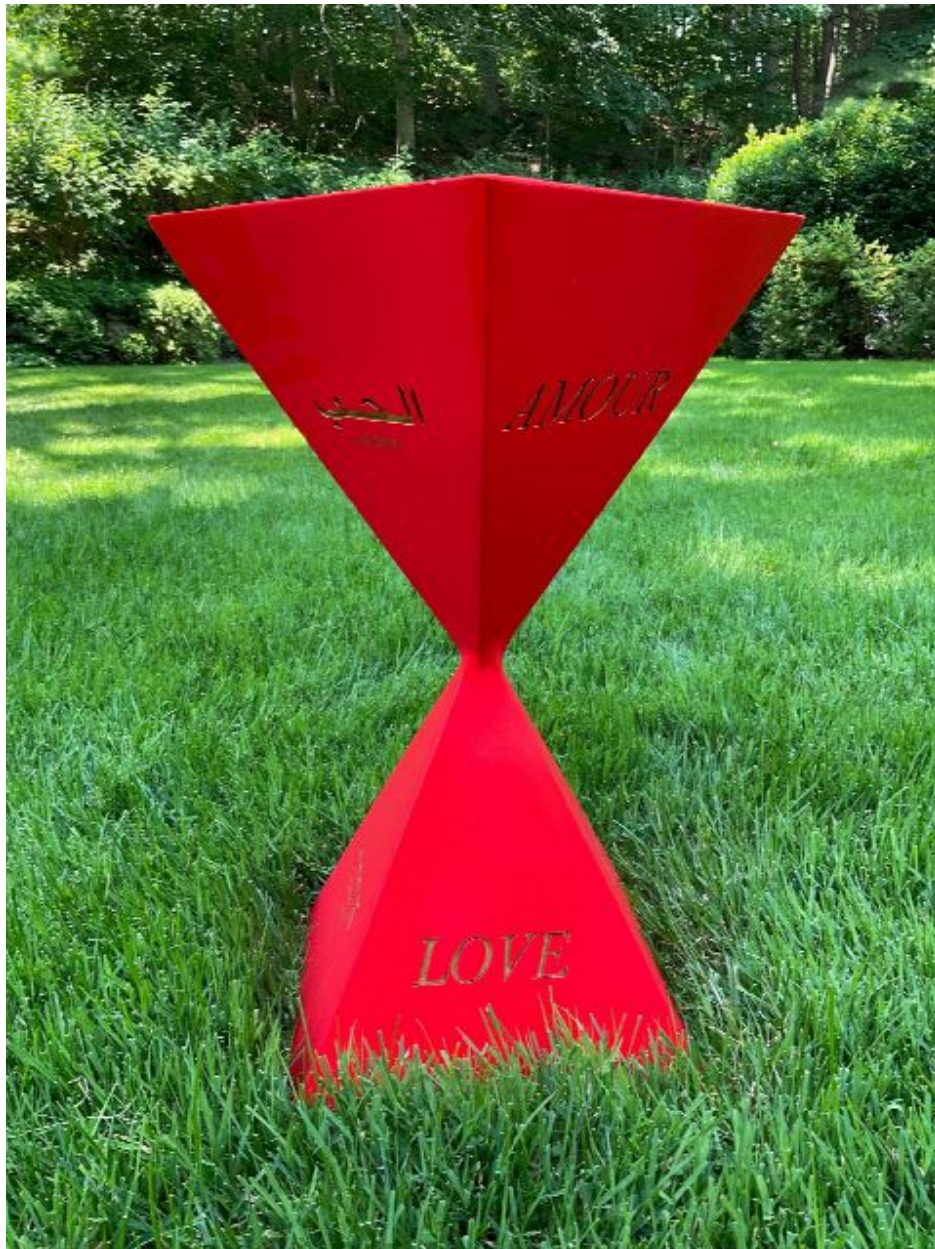

# CAVALIER GALLERIES

NEW YORK | GREENWICH | NANTUCKET | PALM BEACH

Steven Simmons, *Love Pyramids (Small)*  
steel with polychromatic finish, 20 x 10 1/2 x 10 1/2 in. (50.8 x  
26.7 x 26.7 cm)  
SS210906