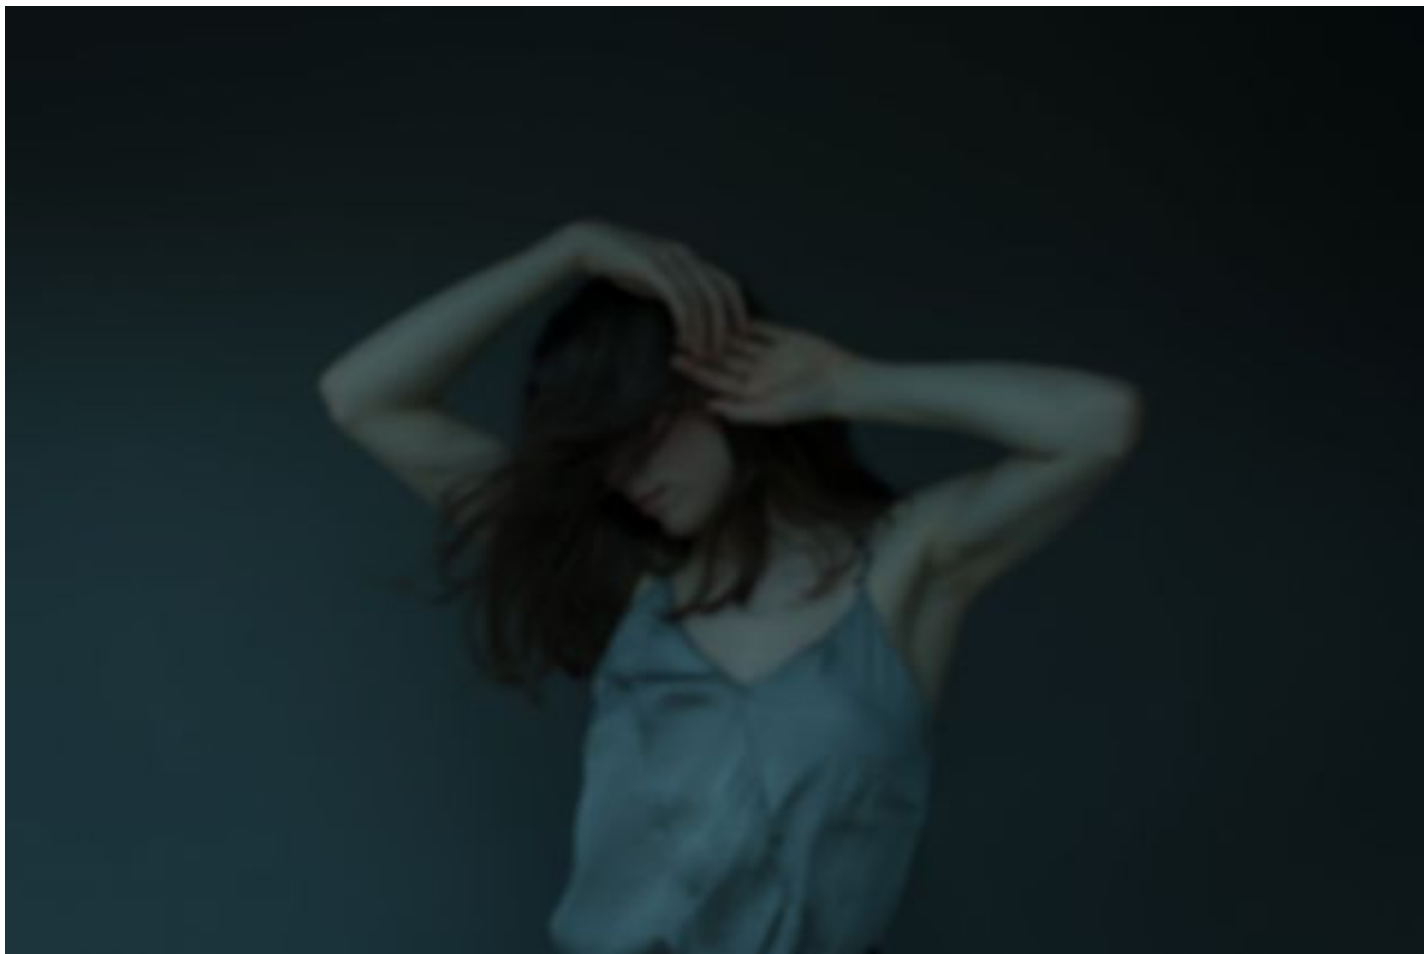

CAVALIER GALLERIES

NEWYORK | GREENWICH | NANTUCKET | PALM BEACH

Laura Jane Petelko, *Made Of Light*, Ed. of 5, 2021
Dye sublimated on aluminum, 30 x 46 in. (76.2 x 116.8 cm)
LJP211103