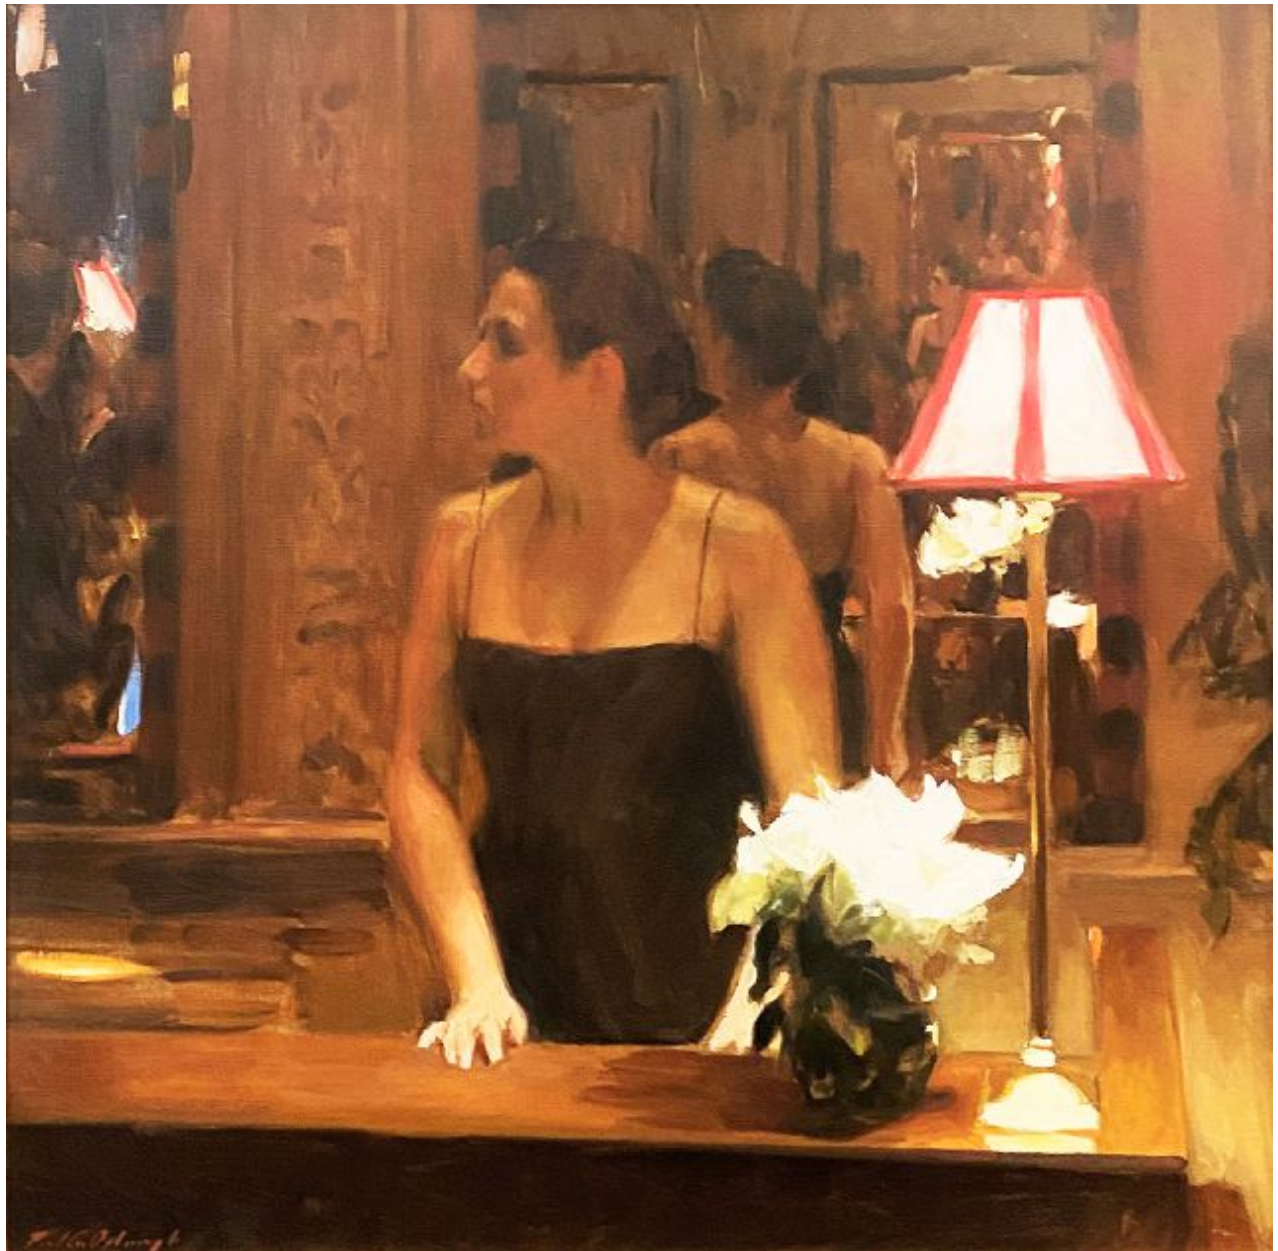

CAVALIER GALLERIES

NEW YORK | GREENWICH | NANTUCKET | PALM BEACH

Paul Oxborough, *Lamplit Profile*
oil on linen, 32 x 32 in.
PO220201