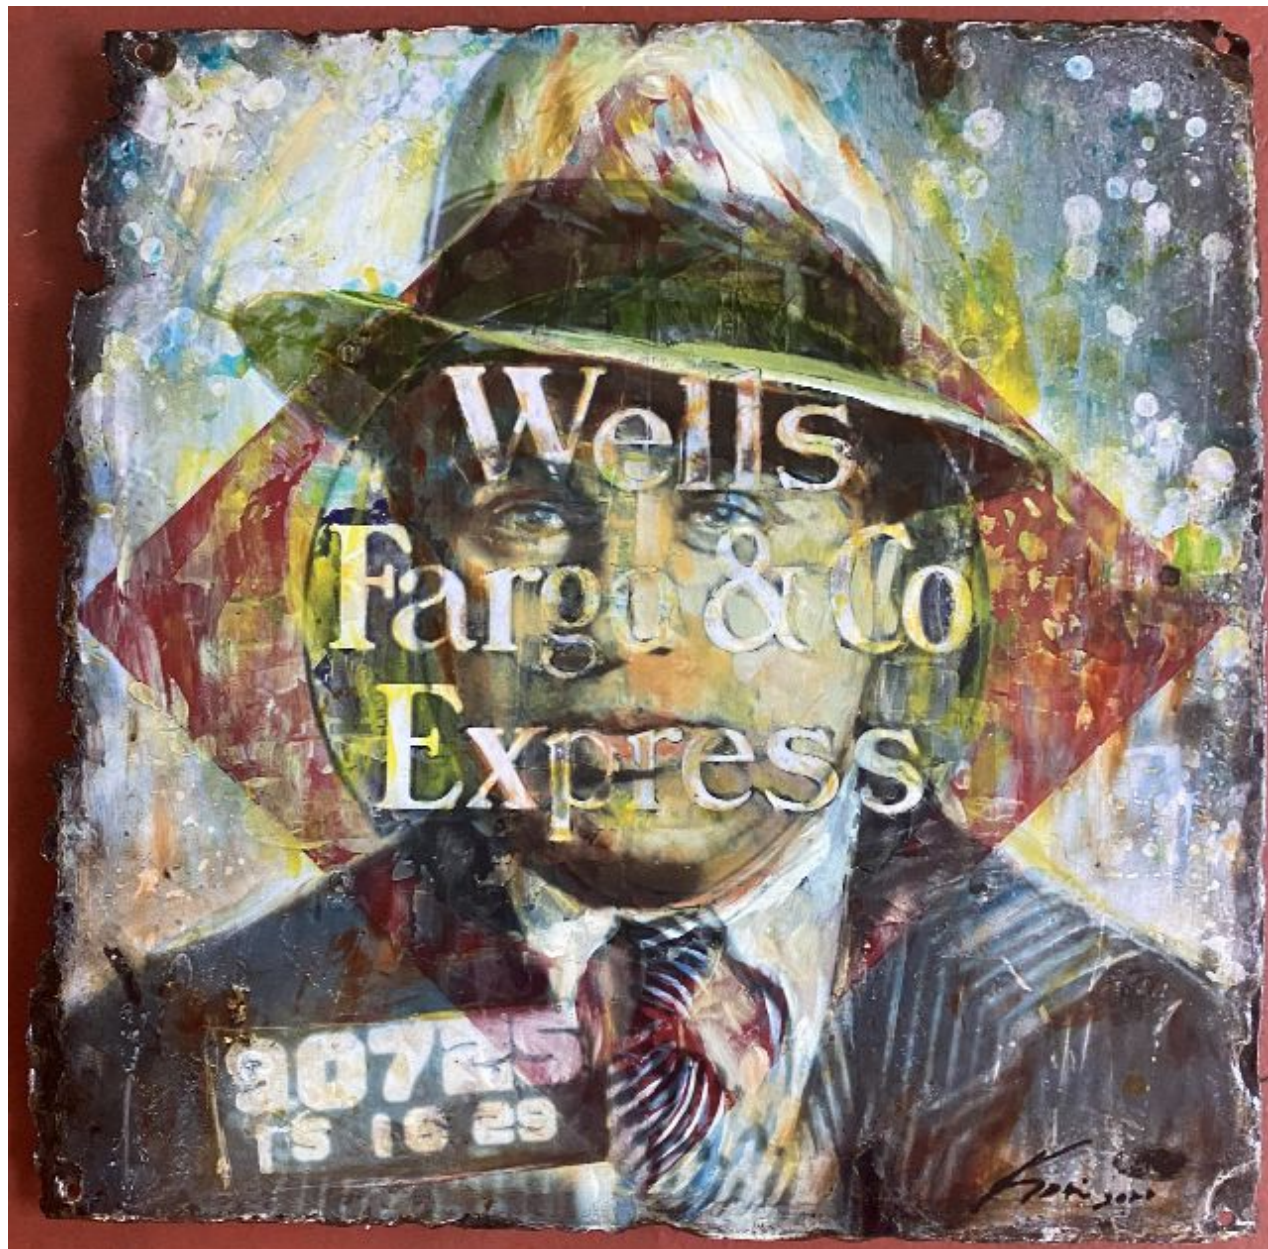

CAVALIER GALLERIES

NEW YORK | GREENWICH | NANTUCKET | PALM BEACH

Kadir Lpez, *Al Capone*

mixed media on vintage enamel sign, 20 x 22 in. (50.8 x 55.9 cm)

KL220202