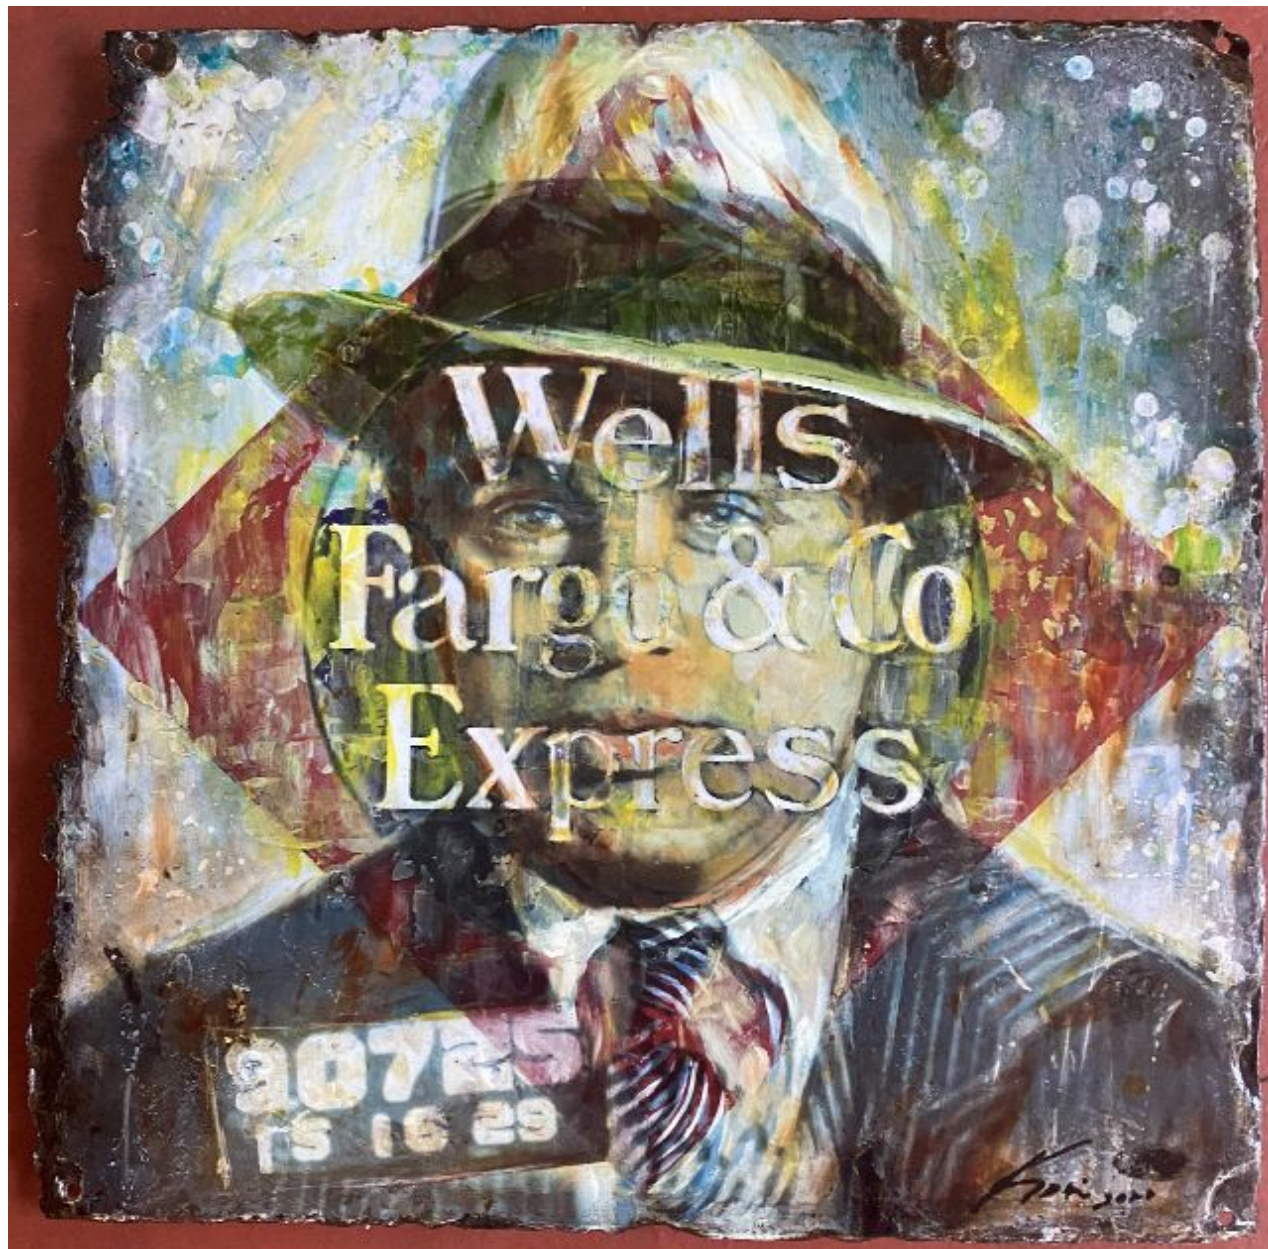

CAVALIER GALLERIES

NEW YORK | GREENWICH | NANTUCKET | PALM BEACH

Kadir López, *Al Capone*

mixed media on vintage enamel sign, 20 x 22 in. (50.8 x 55.9 cm)

KL220202