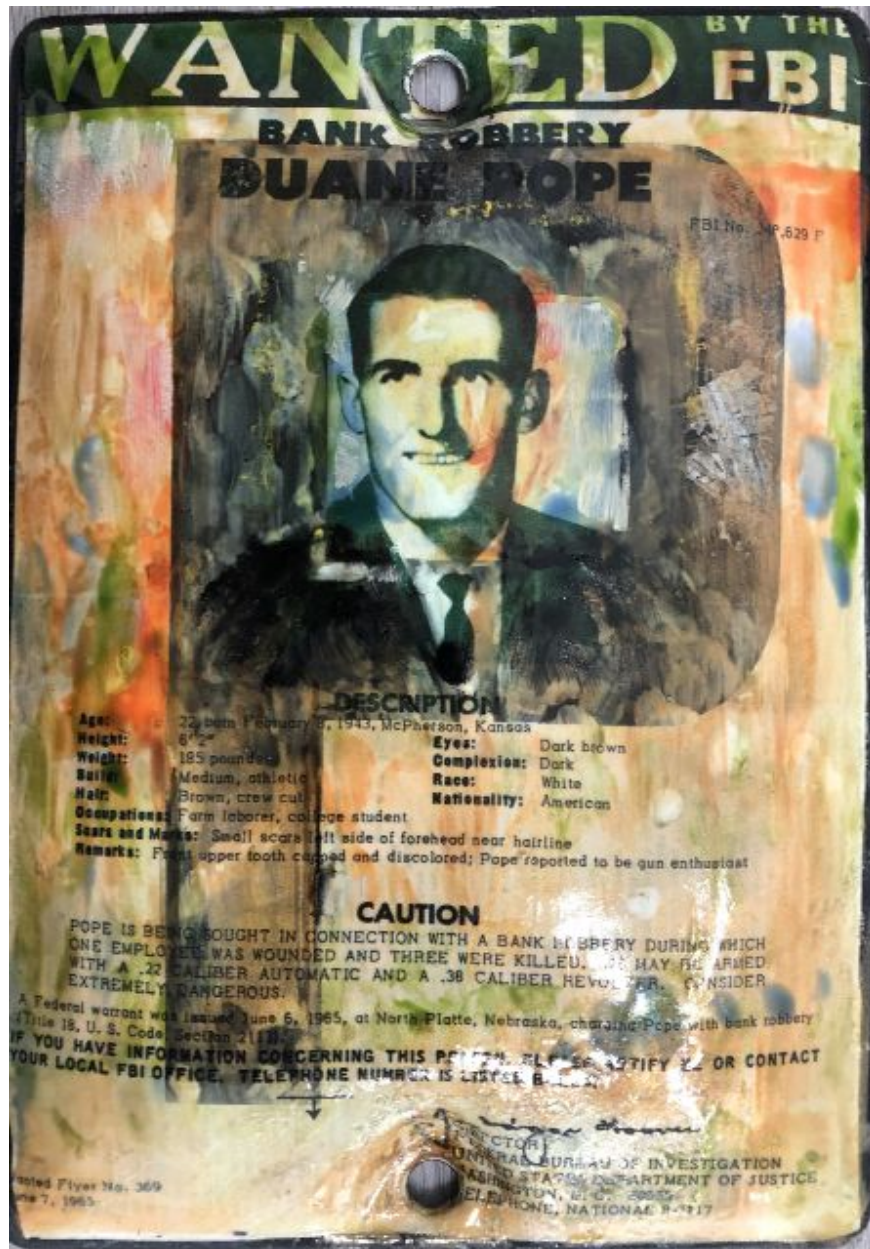

# CAVALIER GALLERIES

NEW YORK | GREENWICH | NANTUCKET | PALM BEACH

Kadir LÃ³pez, *WANTED (Duane Pope)*  
mixed media on vintage enamel sign, 8 x 5 1/2 in.  
KL220242