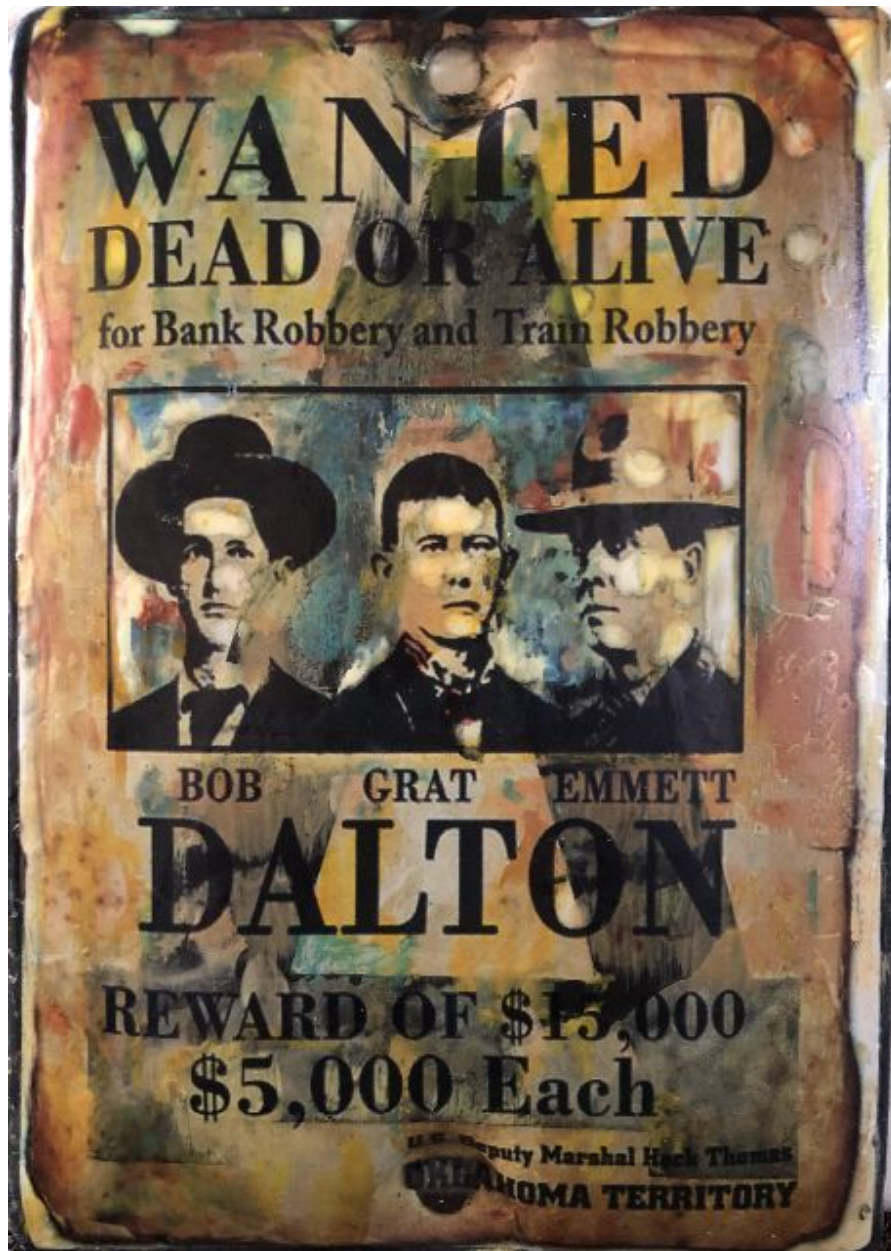

CAVALIER GALLERIES

NEW YORK | GREENWICH | NANTUCKET | PALM BEACH

Kadir LÃ3pez, *WANTED (Dalton)*
mixed media on vintage enamel sign, 8 x 5 1/2 in.
KL220218