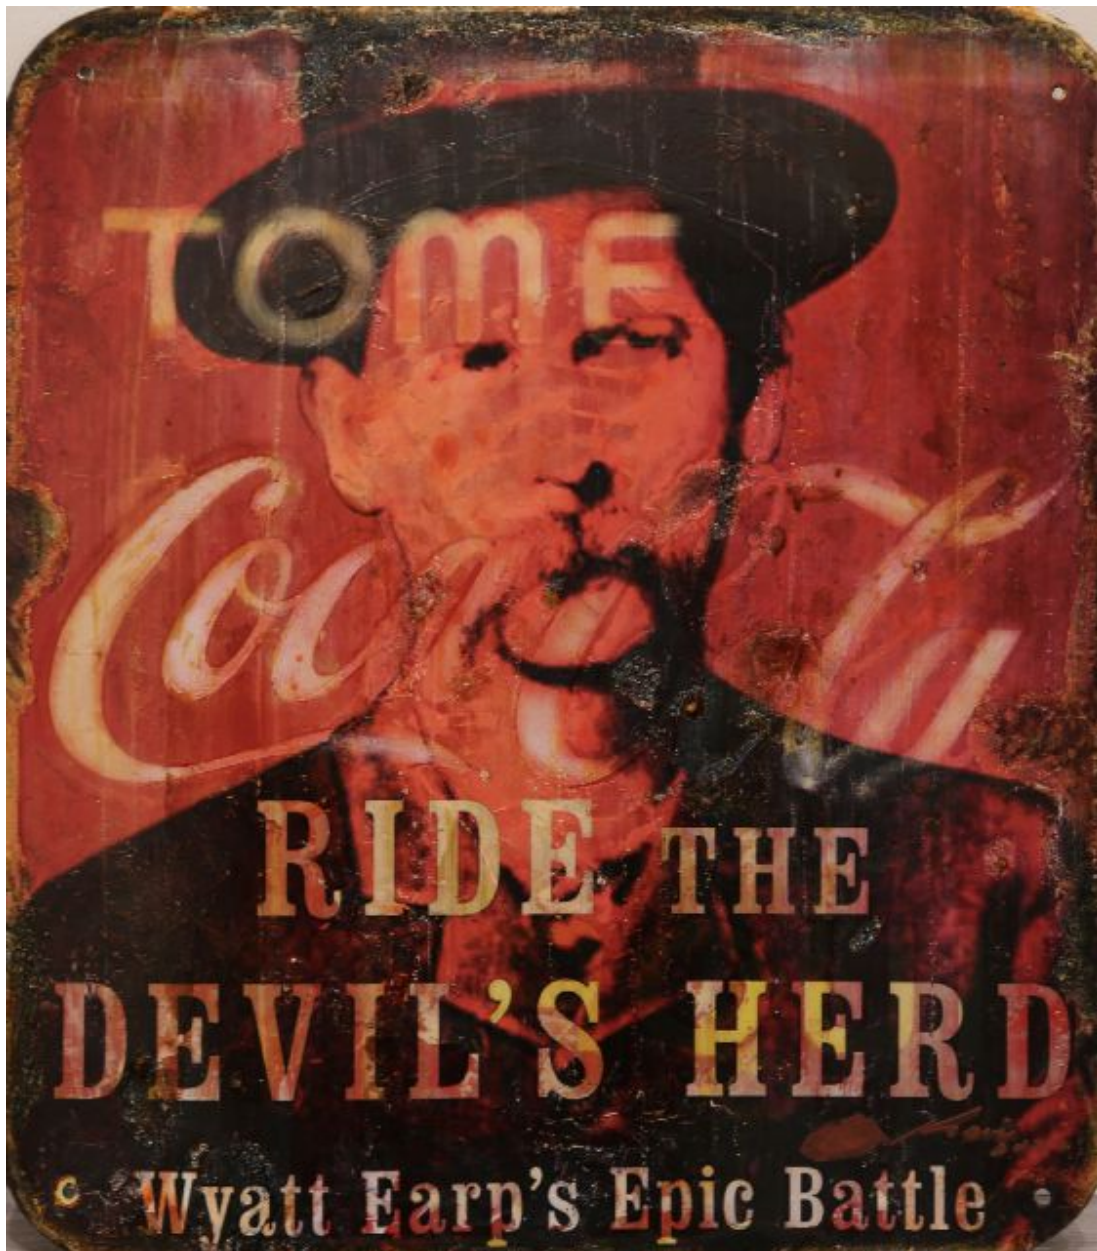

# CAVALIER GALLERIES

NEW YORK | GREENWICH | NANTUCKET | PALM BEACH

Kadir López, *Wyatt Earp*  
mixed media on vintage enamel sign, 17 x 16 in.  
KL220210