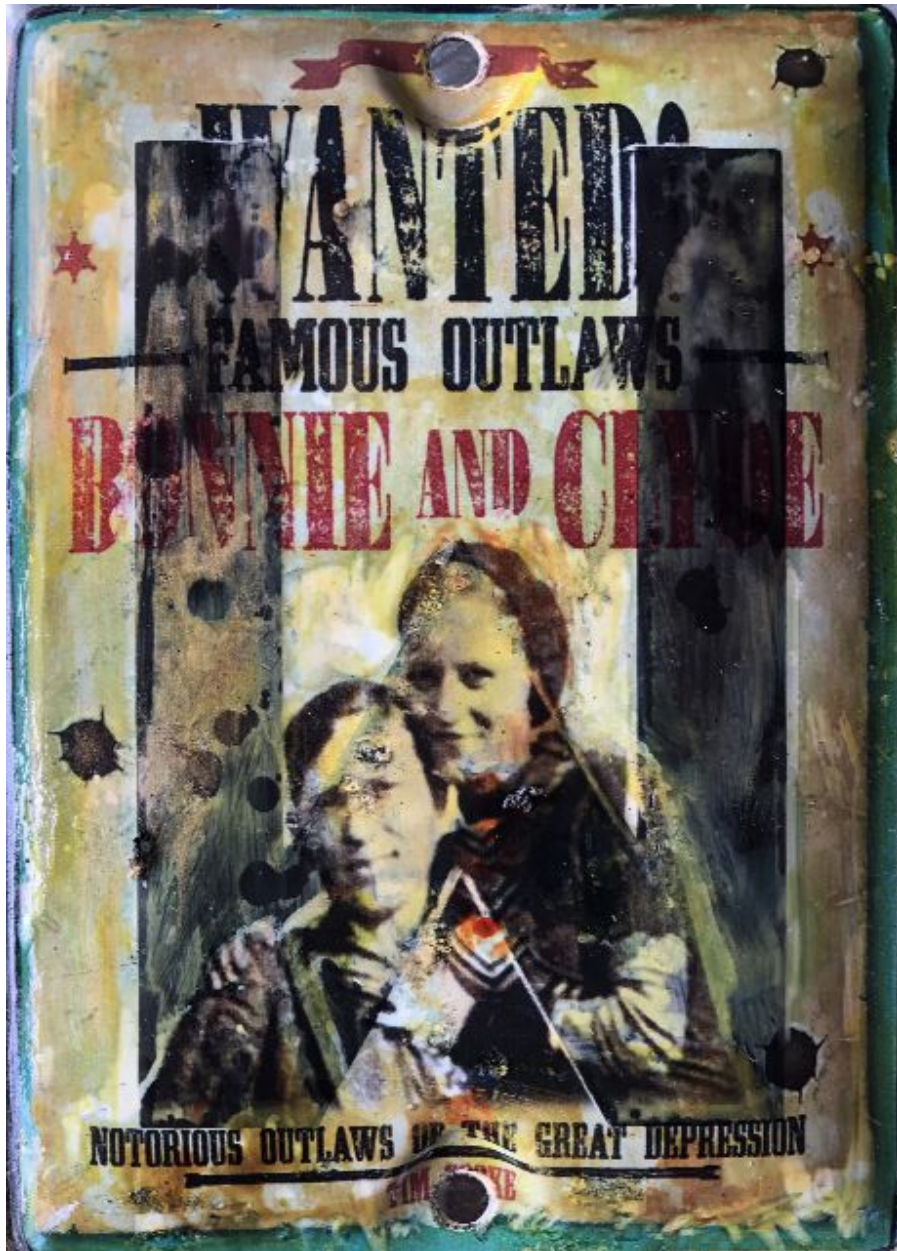

CAVALIER GALLERIES

NEW YORK | GREENWICH | NANTUCKET | PALM BEACH

Kadir López, *WANTED (Bonnie and Clyde 2)*
mixed media on vintage enamel sign, 8 x 5 1/2 in.
KL220215