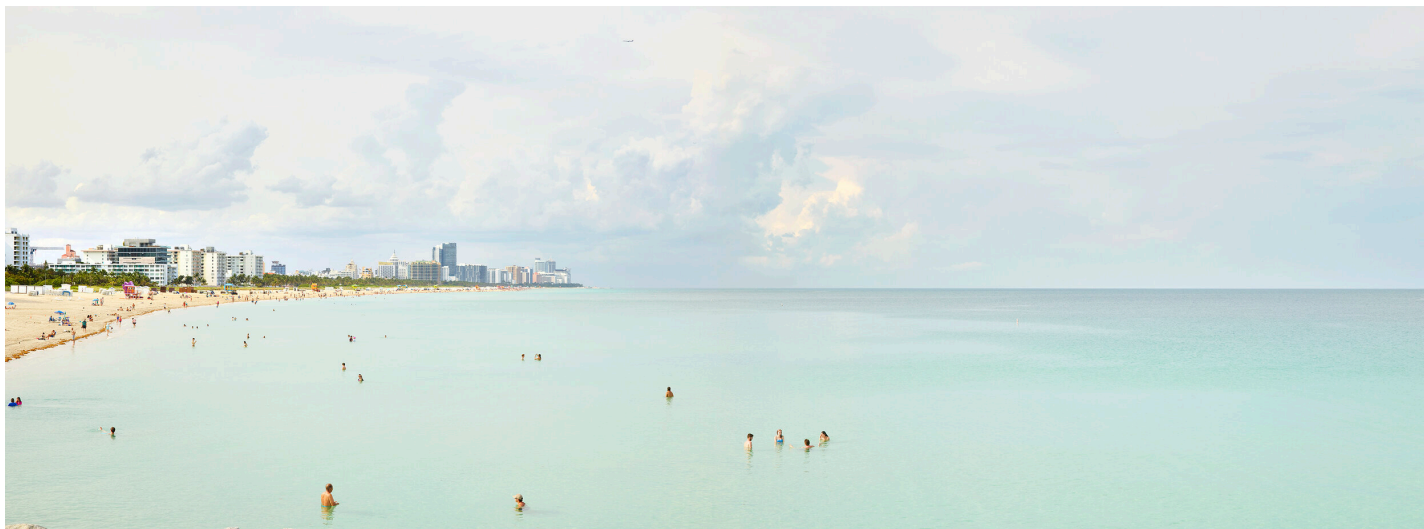

CAVALIER GALLERIES

NEW YORK | GREENWICH | NANTUCKET | PALM BEACH

Nathan Coe, *South Beach*, 2020
archival pigment print, 36 x 96 in.