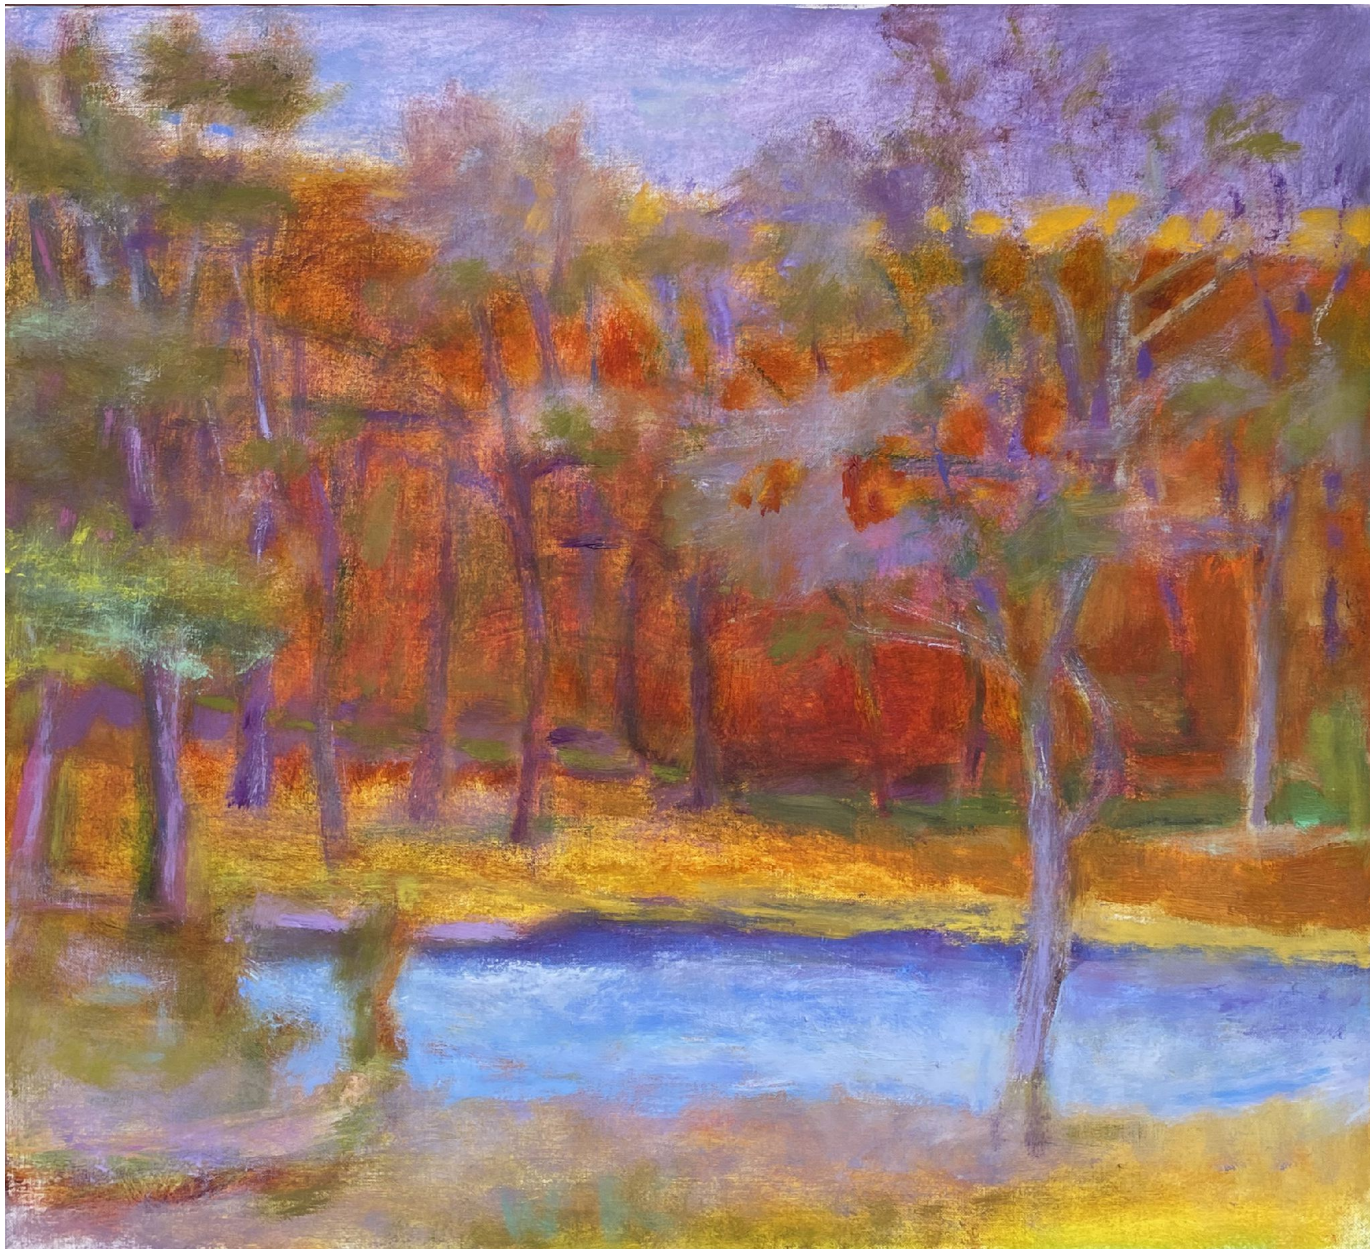

CAVALIER GALLERIES

NEW YORK | GREENWICH | NANTUCKET | PALM BEACH

Wolf Kahn, *Across a Pond*, 1997
oil on linen, 20 x 22 in. (50.8 x 55.9 cm)
WK221001