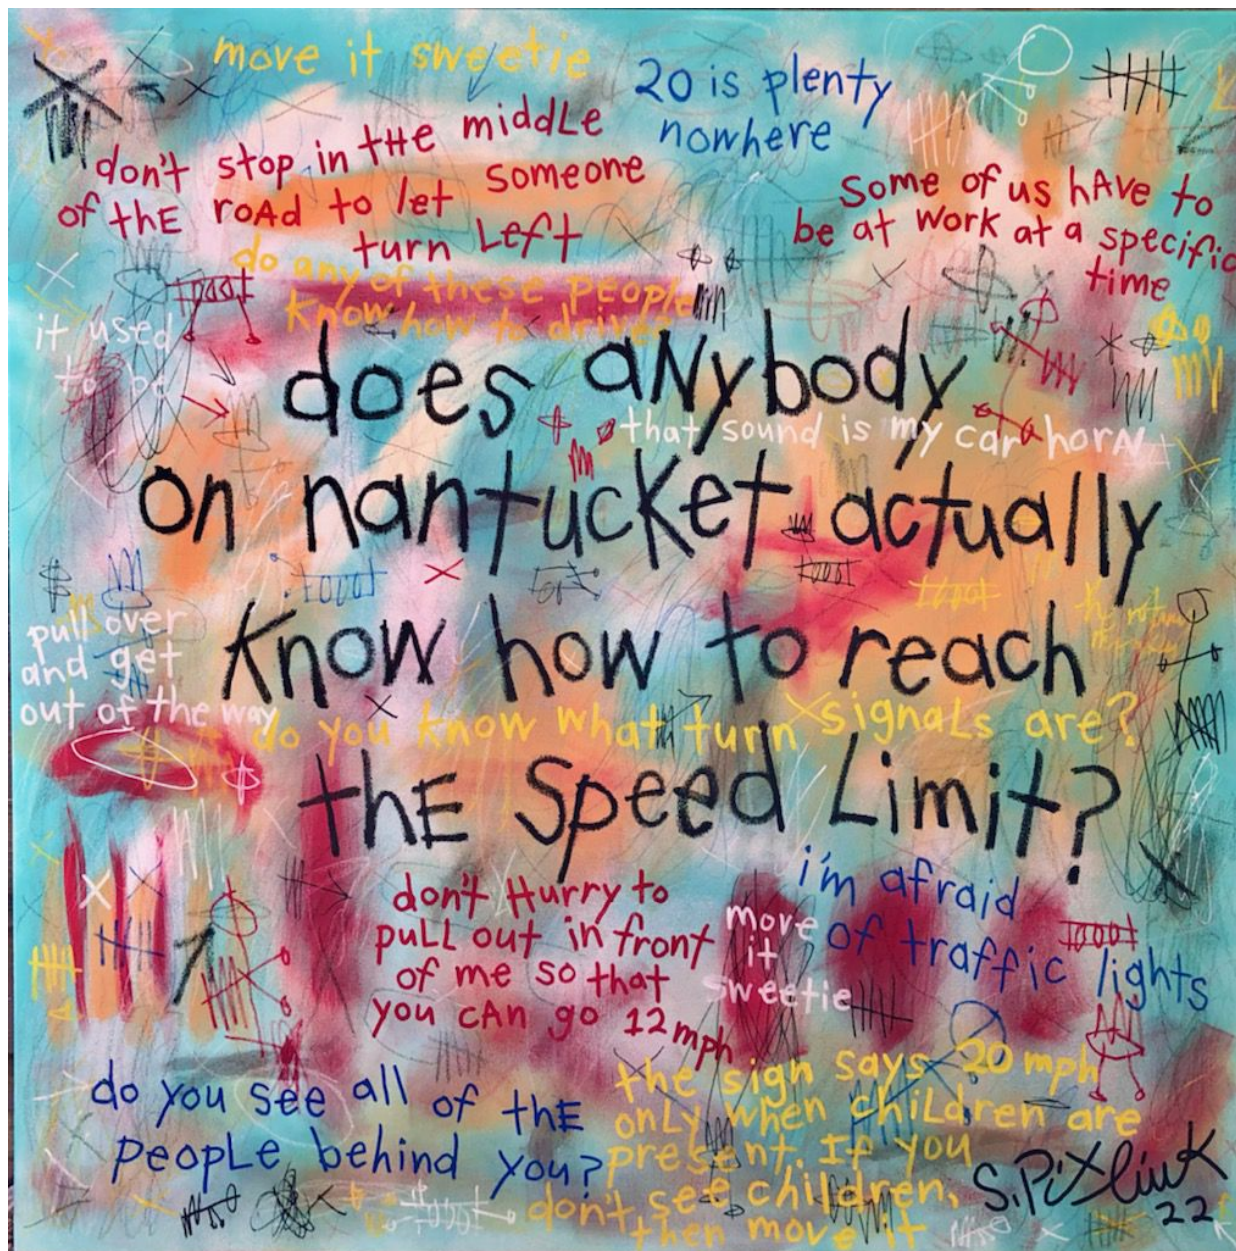

CAVALIER GALLERIES

NEW YORK | GREENWICH | NANTUCKET | PALM BEACH

Stephen Pitliuk,
does Anybody Know How to Reach the Speed Limit, 2022
mixed media on canvas, 40 x 40 in. (101.6 x 101.6 cm)
SP220901