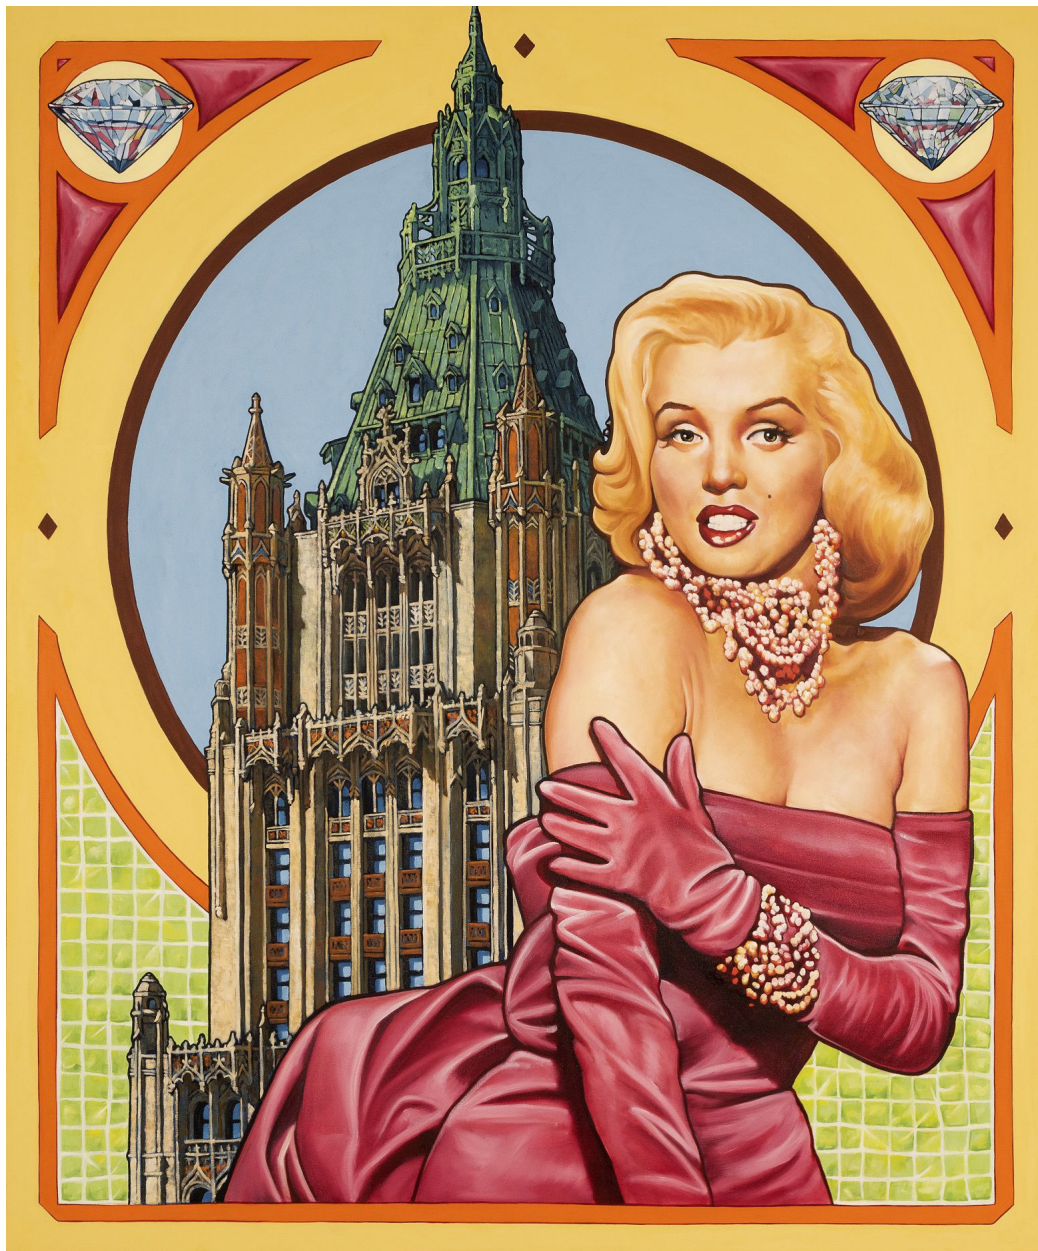

CAVALIER GALLERIES

NEW YORK | GREENWICH | NANTUCKET | PALM BEACH

William Nelson, *Tribeca*, 2022
oil on canvas, 72 x 60 in. (182.9 x 152.4 cm)
WN220805