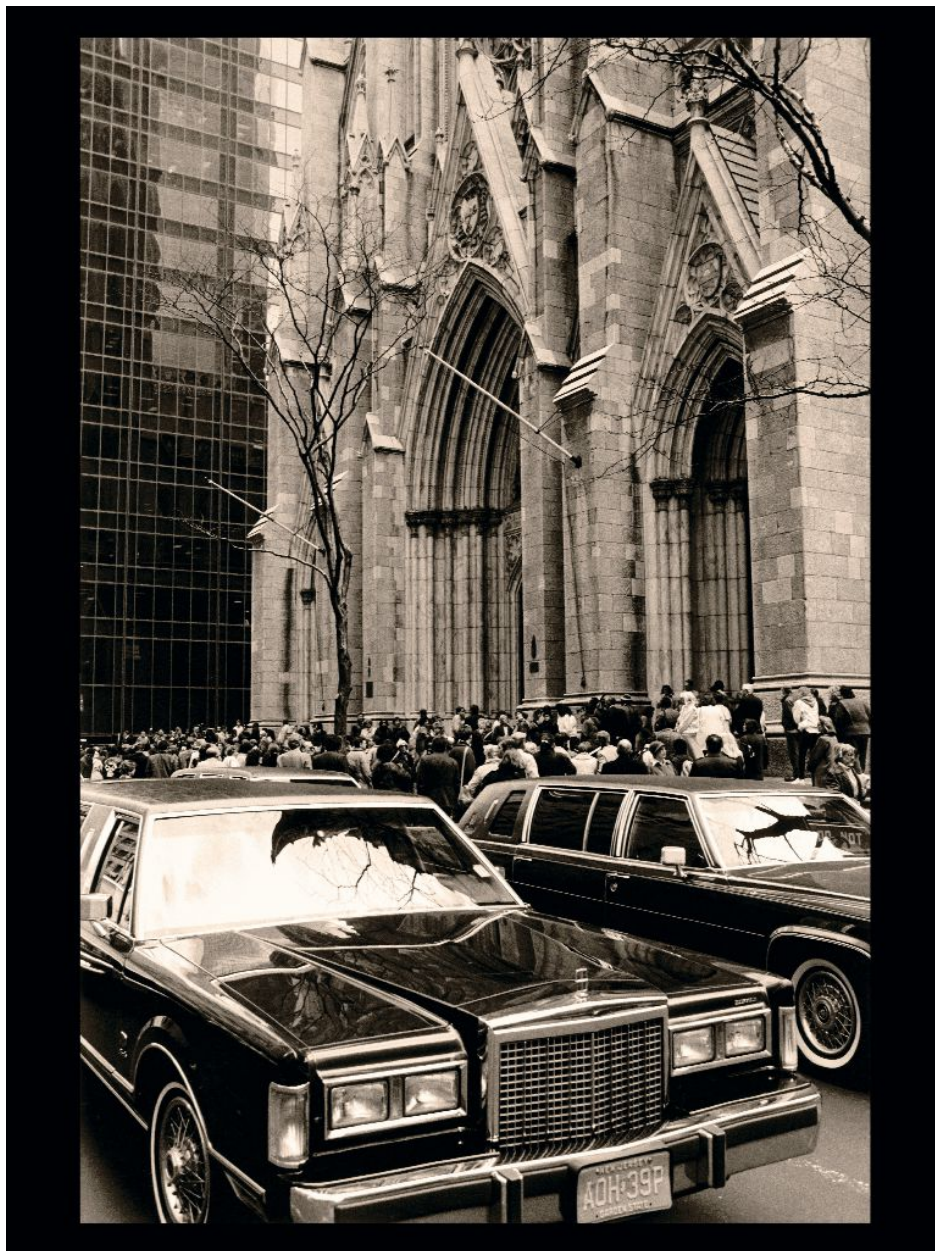

CAVALIER GALLERIES

NEW YORK | GREENWICH | NANTUCKET | PALM BEACH

Christophe von Hohenberg, *Cathedral, Ed. 1/3*, 1987
silver metallic print, 66 x 44 in. (167.6 x 111.8 cm)
CVH220701