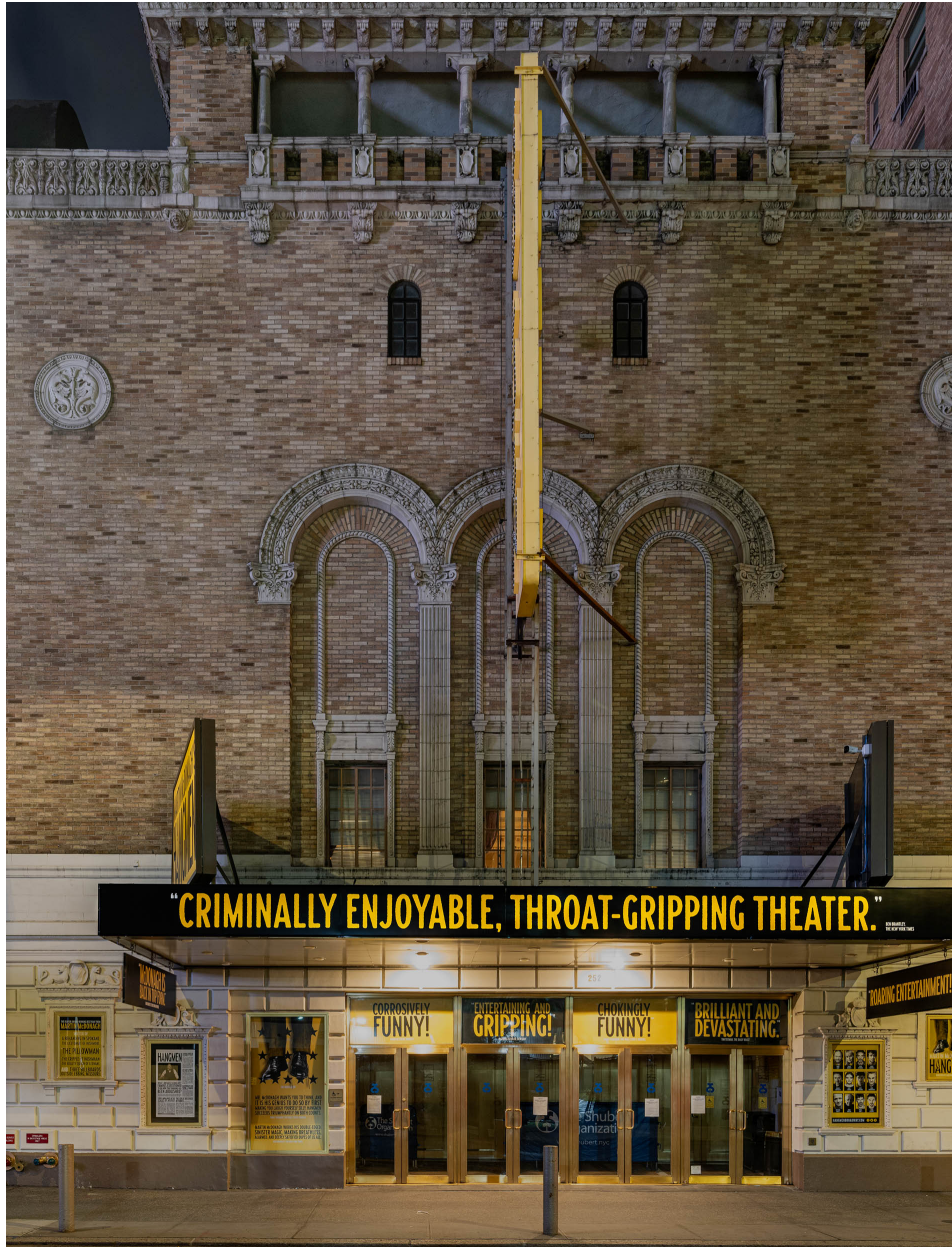

CAVALIER GALLERIES

NEWYORK | GREENWICH | NANTUCKET | PALM BEACH

Cavalier Galleries | 203.869.3664 | art@cavaliergalleries.com