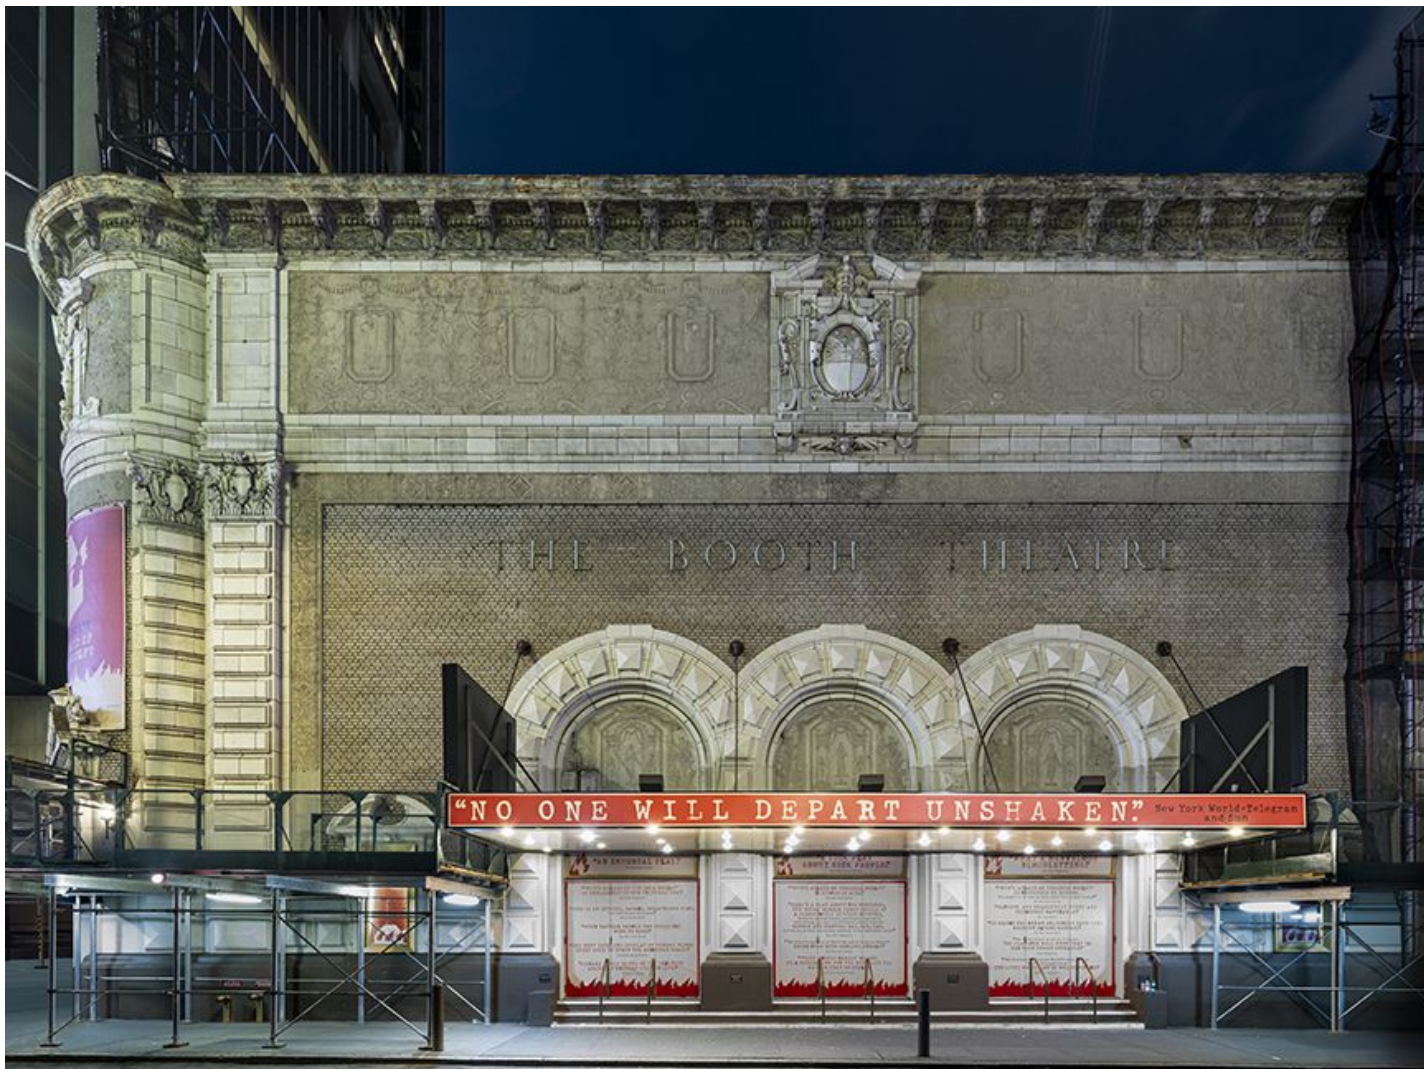

CAVALIER GALLERIES

NEW YORK | GREENWICH | NANTUCKET | PALM BEACH

Mark S. Kornbluth, *Booth 2, Ed. 10*, 2020
Dye sublimated on aluminum, 48 x 72 in. (121.9 x 182.9 cm)