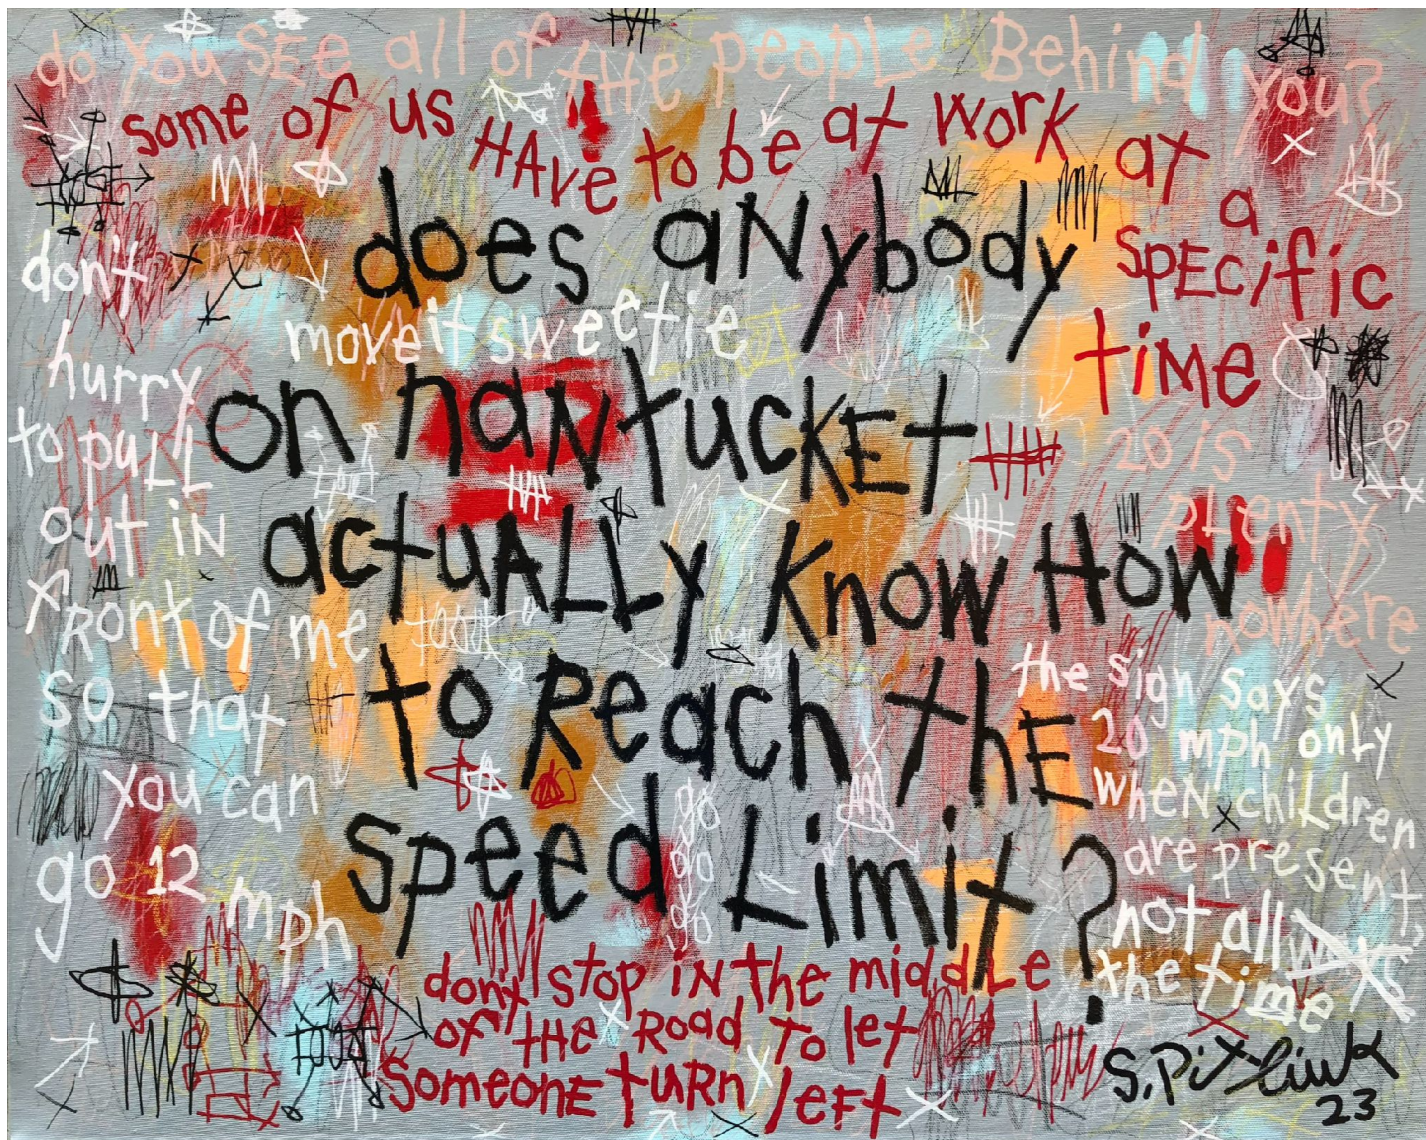

CAVALIER GALLERIES

NEW YORK | GREENWICH | NANTUCKET | PALM BEACH

Stephen Pitliuk, *Does Anyone in Nantucket Actually Know How to Reach the Speed Limit*, 2023
mixed media on canvas, 24 x 30 in. (61 x 76.2 cm)
SP230702