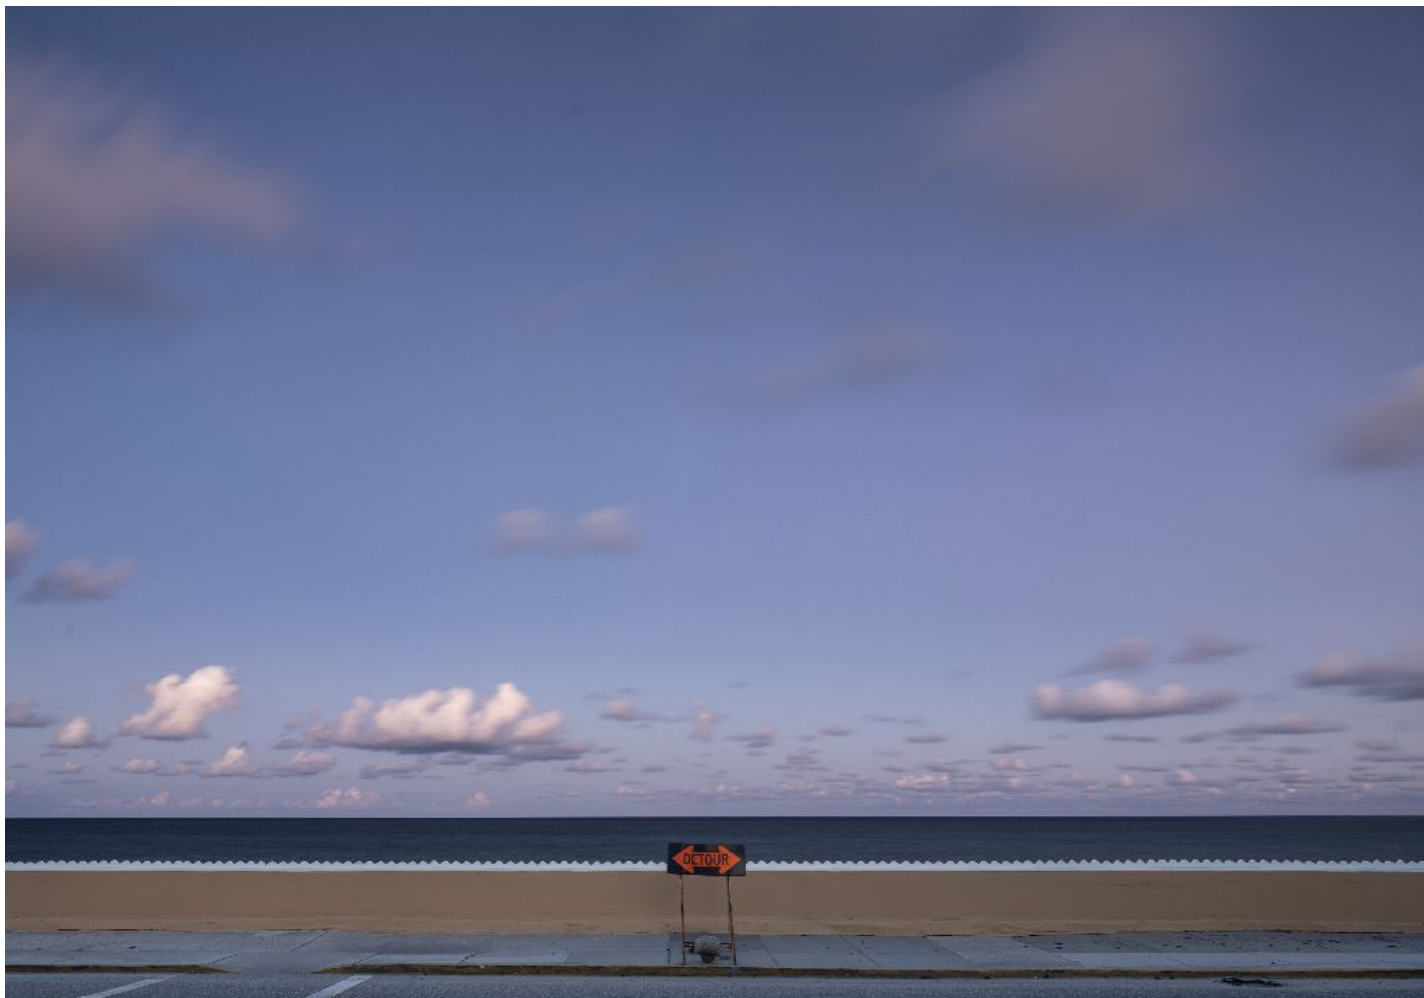

CAVALIER GALLERIES

NEW YORK | GREENWICH | NANTUCKET | PALM BEACH

Mark S. Kornbluth, *Detour, Ed. 1/10*

Dye sublimated on aluminum, 36 x 52 in. (91.4 x 132.1 cm)

MK240102